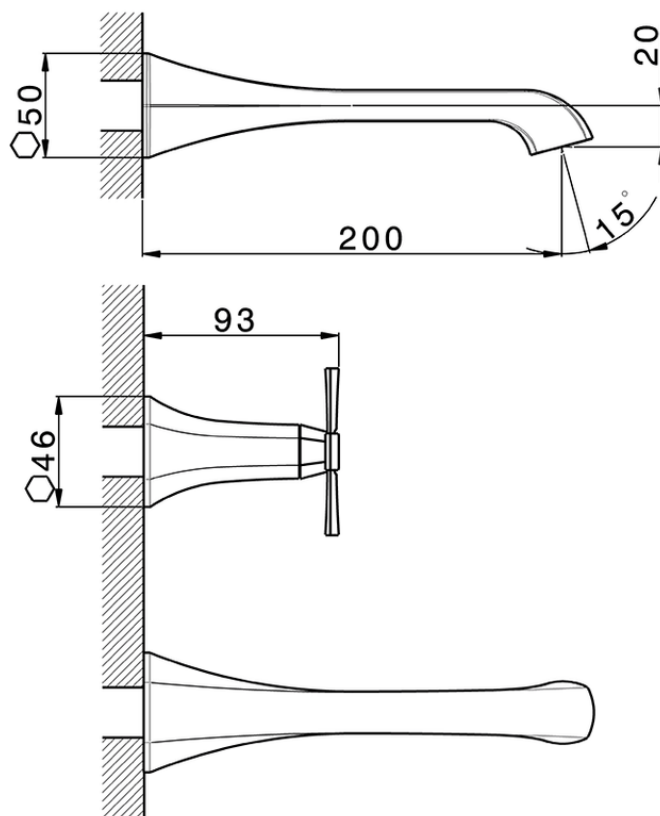

## Exposed part for concealed washbasin mixer CHERIE\_CX013510

CX013510

<https://en.cisal.it/exposed-part-for-concealed-washbasin-mixer-cherie-cx013510>

Serie's code	Size XX
CX 1351	20-35
CF 1351	20-35
CX 0331	20-35
CF 0331	20-35
CX 0200	20-35
CF 0200	20-35
BA 1351	20-35
GS 1351	20-35
GL 1351	20-35
MN 1351	20-35
LN 1351	20-35
LV 1351	33-48
LY 1351	33-48
CU 1351	33-48
SM 1351	30-45
AA 1351	10-30
AC 1351	10-30
AR 1351	15-25
PZ 1351	10-30
RG 1351	10-30
TS 1351	10-30
VT 1351	10-30
CS 1351	10-30
WA 1351	45-68
X1 1351	33-45
X2 1351	33-45
X3 1351	33-45
X4 1351	33-45
X5 1351	33-45
RI 1351	20-35
RM 1351	20-35

Limiti di tolleranza superficie piastrelle  
 Adjustment limits for finished tile surface  
 Limites de tolérance surface carrelage  
 Fliesenoberfläche  
 Superficie del azulejo

ZA033510

<https://en.cisal.it/concealed-washbasin-mixer-concealed-za033510>