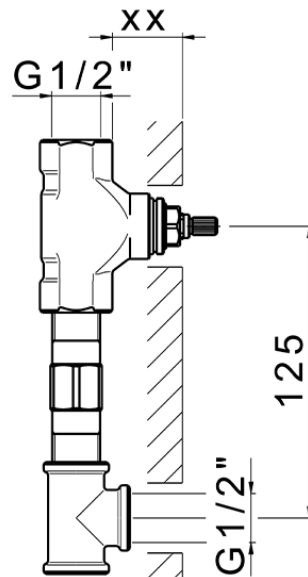

Serie's code	Size XX
CX 1351	20-35
CF 1351	20-35
CX 0331	20-35
CF 0331	20-35
CX 0200	20-35
CF 0200	20-35
BA 1351	20-35
GS 1351	20-35
GL 1351	20-35
MN 1351	20-35
LN 1351	20-35
LV 1351	33-48
LY 1351	33-48
CU 1351	33-48
SM 1351	30-45
AA 1351	10-30
AC 1351	10-30
AR 1351	15-25
PZ 1351	10-30
RG 1351	10-30
TS 1351	10-30
VT 1351	10-30
CS 1351	10-30
WA 1351	45-68
X1 1351	33-45
X2 1351	33-45
X3 1351	33-45
X4 1351	33-45
X5 1351	33-45
RI 1351	20-35
RM 1351	20-35

ZA033510

<https://en.cisal.it/concealed-washbasin-mixer-concealed-za033510>

2026-04-26