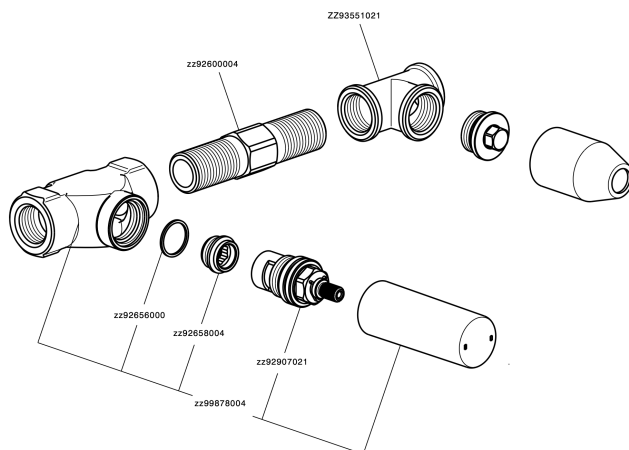

Exposed part for concealed washbasin mixer CHERIE_CX013510

CX013510

<https://en.cisal.it/exposed-part-for-concealed-washbasin-mixer-cherie-cx013510>

Concealed washbasin mixer CONCEALED_ZA033510

ZA033510

<https://en.cisal.it/concealed-washbasin-mixer-concealed-za033510>