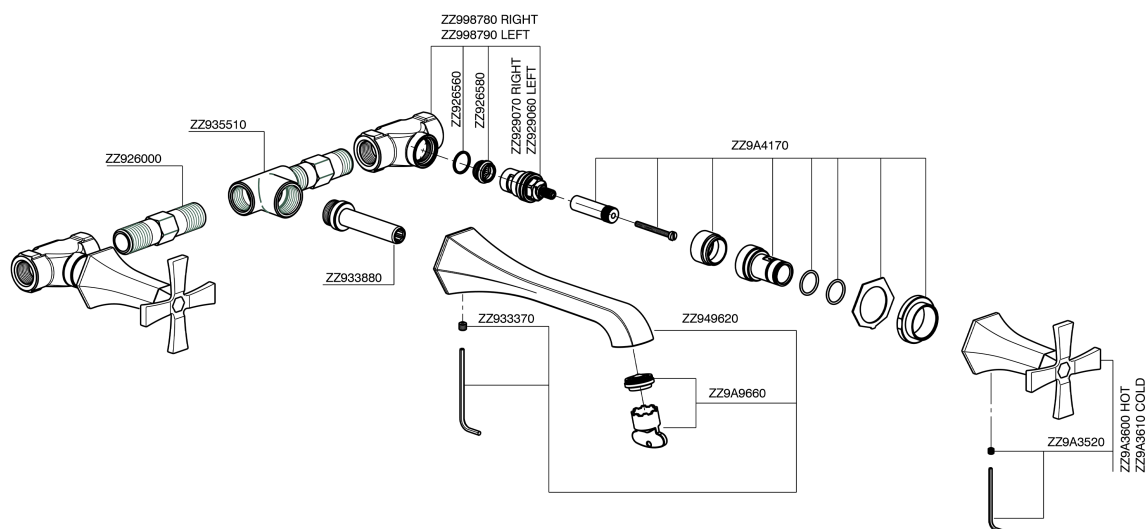

Exposed part for concealed washbasin mixer CHERIE_CX013510

CX013510

<https://en.cisal.it/exposed-part-for-concealed-washbasin-mixer-cherie-cx013510>

Concealed washbasin mixer CONCEALED_ZA033510

ZA033510

<https://en.cisal.it/concealed-washbasin-mixer-concealed-za033510>