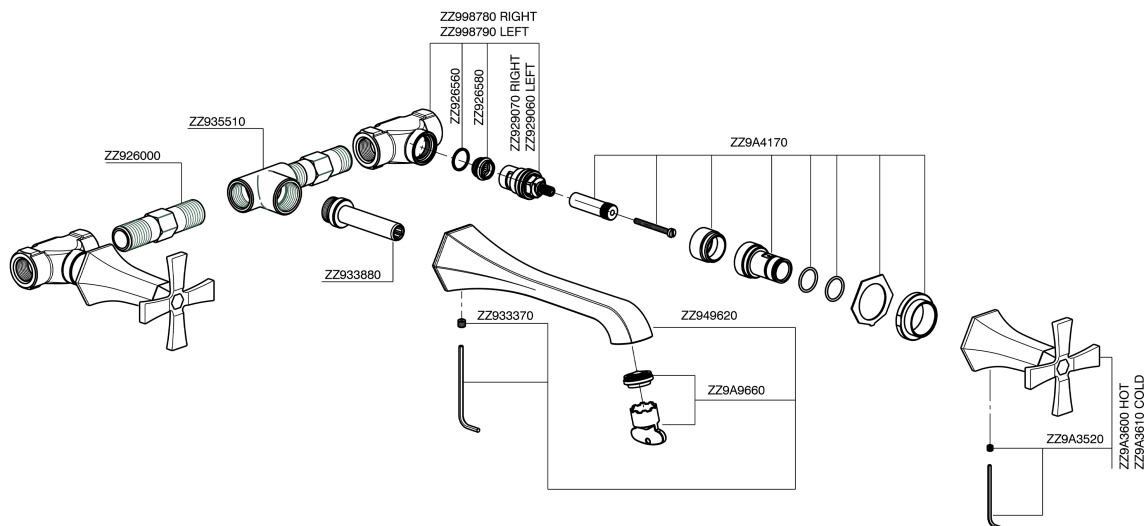

## Exposed part for concealed washbasin mixer **CHERIE\_CX013510**

MODEL **CX013510**

Exposed part for concealed washbasin mixer, without concealed part, for item ZA033510

### CHARACTERISTICS

Installation **Concealed**  
 Required concealed parts **ZA033510**

## Exposed part for concealed washbasin mixer CHERIE\_CX013510

CX013510

<https://en.cisal.it/exposed-part-for-concealed-washbasin-mixer-cherie-cx013510>

## Concealed washbasin mixer CONCEALED\_ZA033510

MODEL **ZA033510**

Concealed washbasin mixer, with two right headvalves

AVAILABLE FINISHINGS

CHARACTERISTICS

Concealed **1**

2026-04-27