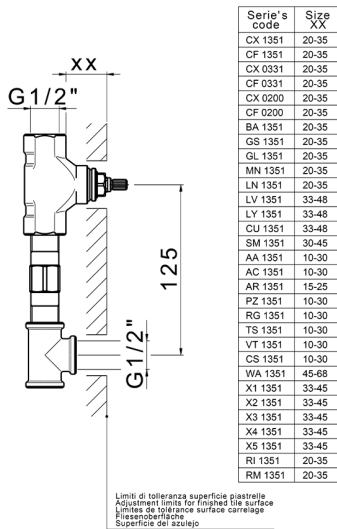

Exposed part for concealed washbasin mixer **CHERIE_CX013510**

MODEL **CX013510**

Exposed part for concealed washbasin mixer, without concealed part, for item ZA033510

AVAILABLE FINISHINGS

- 
6T 6T Chrome/Matt Black
- 
7C 7C Gold/Matt Black
- 
7D 7D Polished Nickel/Matt Black
- 
7E 7E Rose Gold/Matt Black

CHARACTERISTICS

Installation **Concealed**
 Required concealed parts **ZA033510**

Exposed part for concealed washbasin mixer CHERIE_CX013510

CX013510

<https://en.cisal.it/exposed-part-for-concealed-washbasin-mixer-cherie-cx013510>

Concealed washbasin mixer CONCEALED_ZA033510

MODEL **ZA033510**

Concealed washbasin mixer, with two right headvalves

AVAILABLE FINISHINGS

04 04 Without finishing

CHARACTERISTICS

Concealed **1**

2026-04-06