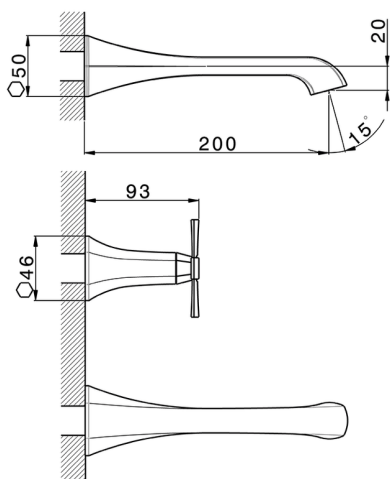

Exposed part for concealed washbasin mixer **CHERIE_CX013510**

MODEL **CX013510**

Exposed part for concealed washbasin mixer, without concealed part, for item ZA033510

AVAILABLE FINISHINGS

- 
6T 6T Chrome/Matt Black
- 
7C 7C Gold/Matt Black
- 
7D 7D Polished Nickel/Matt Black
- 
7E 7E Rose Gold/Matt Black

CHARACTERISTICS

Installation **Concealed**
 Required concealed parts **ZA033510**

Exposed part for concealed washbasin mixer CHERIE_CX013510

CX013510

<https://en.cisal.it/exposed-part-for-concealed-washbasin-mixer-cherie-cx013510>

Concealed washbasin mixer CONCEALED_ZA033510

MODEL **ZA033510**

Concealed washbasin mixer, with two right headvalves

AVAILABLE FINISHINGS

04 04 Without finishing

CHARACTERISTICS

Concealed **1**

2026-04-06