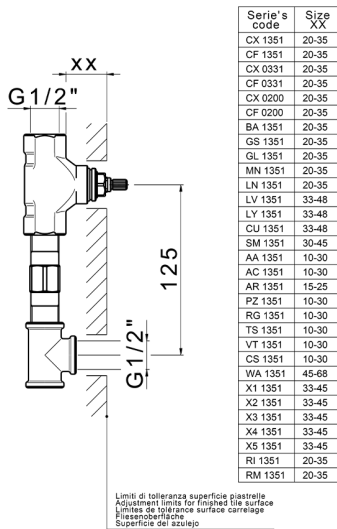

## Exposed part for concealed washbasin mixer CHERIE\_CX013510

CX013510

<https://en.cisal.it/exposed-part-for-concealed-washbasin-mixer-cherie-cx013510>

## Concealed washbasin mixer CONCEALED\_ZA033510

MODEL **ZA033510**

Concealed washbasin mixer, with two right headvalves

AVAILABLE FINISHINGS

CHARACTERISTICS

Concealed **1**

2026-04-27