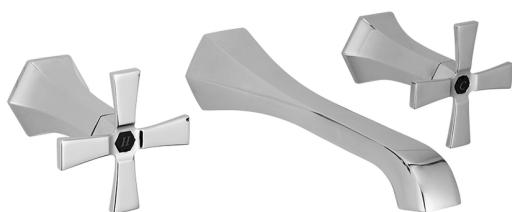

## Exposed part for concealed washbasin mixer **CHERIE\_CX013510**

MODEL **CX013510**

Exposed part for concealed washbasin mixer, without concealed part, for item ZA033510

### AVAILABLE FINISHINGS

- 
**6T** 6T Chrome/Matt Black
- 
**7C** 7C Gold/Matt Black
- 
**7D** 7D Polished Nickel/Matt Black
- 
**7E** 7E Rose Gold/Matt Black

## Exposed part for concealed washbasin mixer CHERIE\_CX013510

CX013510

<https://en.cisal.it/exposed-part-for-concealed-washbasin-mixer-cherie-cx013510>

## Concealed washbasin mixer CONCEALED\_ZA033510

MODEL **ZA033510**

Concealed washbasin mixer, with two right headvalves

AVAILABLE FINISHINGS

CHARACTERISTICS

Concealed **1**

2026-04-27