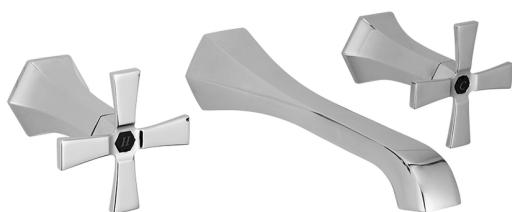

Exposed part for concealed washbasin mixer **CHERIE_CX013510**

MODEL **CX013510**

Exposed part for concealed washbasin mixer, without concealed part, for item ZA033510

AVAILABLE FINISHINGS

- 
6T 6T Chrome/Matt Black
- 
7C 7C Gold/Matt Black
- 
7D 7D Polished Nickel/Matt Black
- 
7E 7E Rose Gold/Matt Black

CHARACTERISTICS

Installation **Concealed**
 Required concealed parts **ZA033510**

Exposed part for concealed washbasin mixer CHERIE_CX013510

CX013510

<https://en.cisal.it/exposed-part-for-concealed-washbasin-mixer-cherie-cx013510>

Concealed washbasin mixer CONCEALED_ZA033510

MODEL **ZA033510**

Concealed washbasin mixer, with two right headvalves

AVAILABLE FINISHINGS

04 04 Without finishing

CHARACTERISTICS

Concealed **1**

2026-04-06