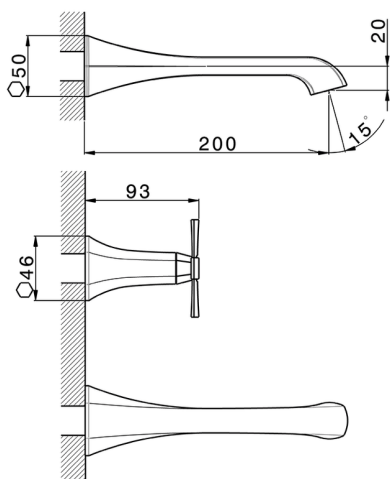

## Exposed part for concealed washbasin mixer **CHERIE\_CX013510**

MODEL **CX013510**

Exposed part for concealed washbasin mixer, without concealed part, for item ZA033510

## Exposed part for concealed washbasin mixer CHERIE\_CX013510

CX013510

<https://en.cisal.it/exposed-part-for-concealed-washbasin-mixer-cherie-cx013510>

## Concealed washbasin mixer CONCEALED\_ZA033510

MODEL **ZA033510**

Concealed washbasin mixer, with two right headvalves

AVAILABLE FINISHINGS

CHARACTERISTICS

Concealed **1**

2026-04-27