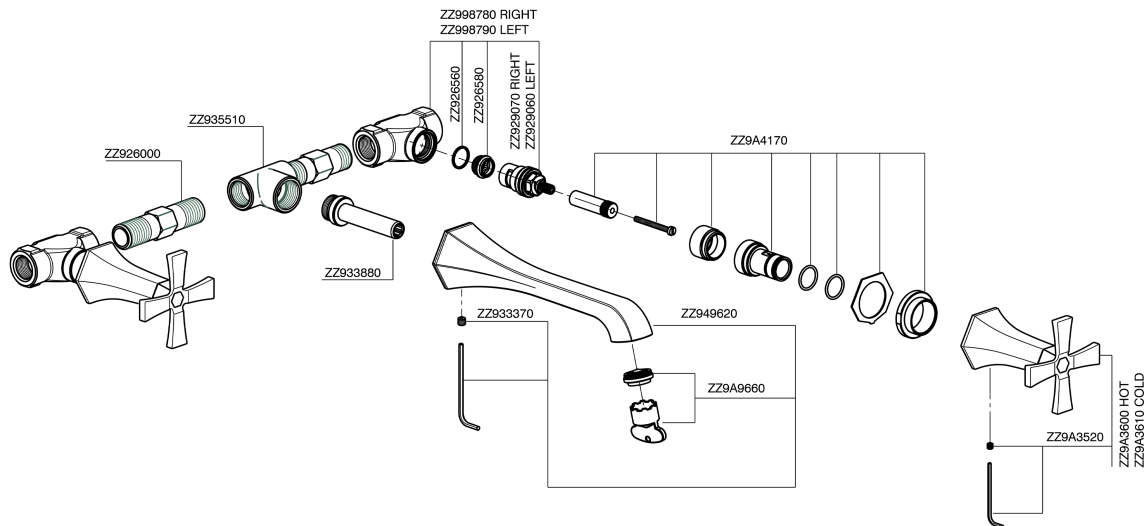

Exposed part for concealed washbasin mixer **CHERIE_CX013510**

MODEL **CX013510**

Exposed part for concealed washbasin mixer, without concealed part, for item ZA033510

AVAILABLE FINISHINGS

- 
6T 6T Chrome/Matt Black
- 
7C 7C Gold/Matt Black
- 
7D 7D Polished Nickel/Matt Black
- 
7E 7E Rose Gold/Matt Black

CHARACTERISTICS

Installation **Concealed**
 Required concealed parts **ZA033510**

Exposed part for concealed washbasin mixer CHERIE_CX013510

CX013510

<https://en.cisal.it/exposed-part-for-concealed-washbasin-mixer-cherie-cx013510>

Concealed washbasin mixer CONCEALED_ZA033510

MODEL **ZA033510**

Concealed washbasin mixer, with two right headvalves

AVAILABLE FINISHINGS

04 04 Without finishing

CHARACTERISTICS

Concealed **1**

2026-04-06