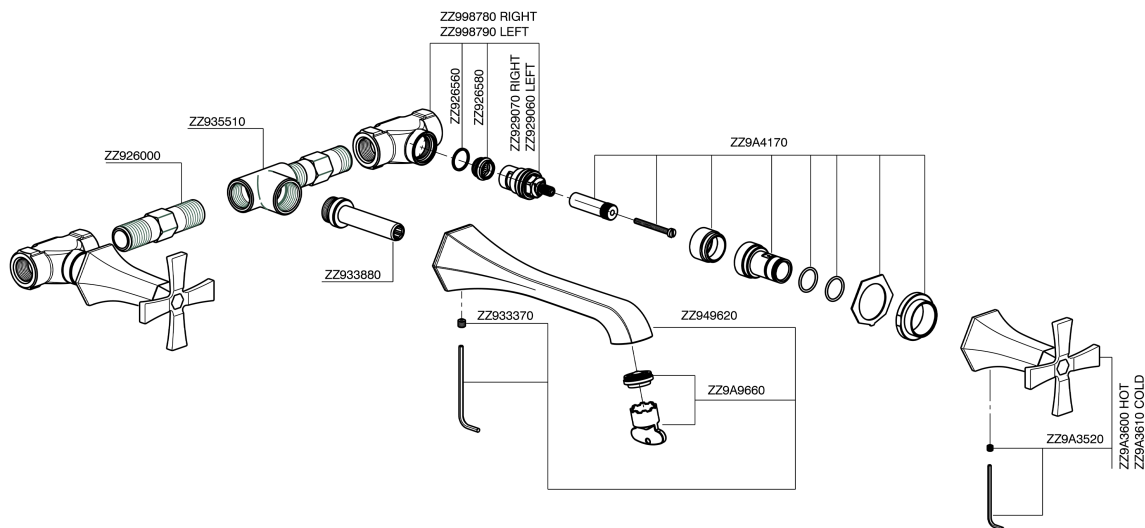

Exposed part for concealed washbasin mixer CHERIE_CX013510

CX013510

<https://en.cisal.it/exposed-part-for-concealed-washbasin-mixer-cherie-cx013510>

Concealed washbasin mixer CONCEALED_ZA033510

ZA033510

<https://en.cisal.it/concealed-washbasin-mixer-concealed-za033510>