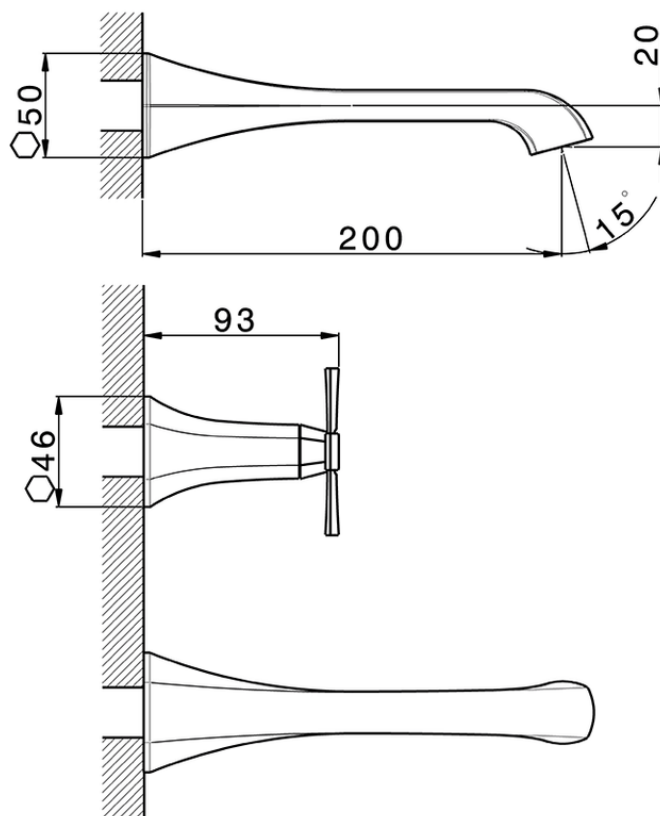

Exposed part for concealed washbasin mixer CHERIE_CX013510

CX013510

<https://en.cisal.it/exposed-part-for-concealed-washbasin-mixer-cherie-cx013510>

Serie's code	Size XX
CX 1351	20-35
CF 1351	20-35
CX 0331	20-35
CF 0331	20-35
CX 0200	20-35
CF 0200	20-35
BA 1351	20-35
GS 1351	20-35
GL 1351	20-35
MN 1351	20-35
LN 1351	20-35
LV 1351	33-48
LY 1351	33-48
CU 1351	33-48
SM 1351	30-45
AA 1351	10-30
AC 1351	10-30
AR 1351	15-25
PZ 1351	10-30
RG 1351	10-30
TS 1351	10-30
VT 1351	10-30
CS 1351	10-30
WA 1351	45-68
X1 1351	33-45
X2 1351	33-45
X3 1351	33-45
X4 1351	33-45
X5 1351	33-45
RI 1351	20-35
RM 1351	20-35

Limiti di tolleranza superficie piastrelle
 Adjustment limits for finished tile surface
 Limites de tolérance surface carrelage
 Fliesenoberfläche
 Superficie del azulejo

ZA033510

<https://en.cisal.it/concealed-washbasin-mixer-concealed-za033510>