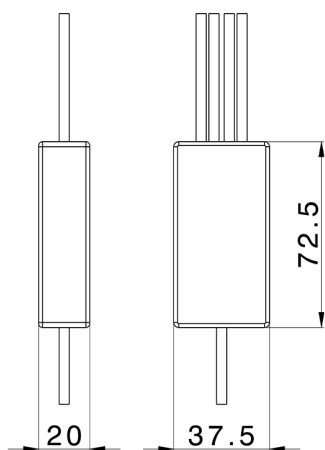

Ø Splitter to connect up to 4 showerheads WELLNESS_ZS0C0350

MODEL **ZS0C0350**

Ø Splitter to connect up to 4 showerheads, single control

AVAILABLE FINISHINGS

00 00 Without finishing

CHARACTERISTICS

2026-04-16