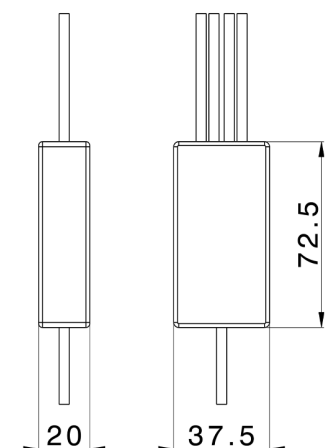

Ø Splitter to connect up to 4 showerheads WELLNESS_ZS0C0350

MODEL **ZS0C0350**

Ø Splitter to connect up to 4 showerheads, single control

AVAILABLE FINISHINGS

CHARACTERISTICS

2026-06-10