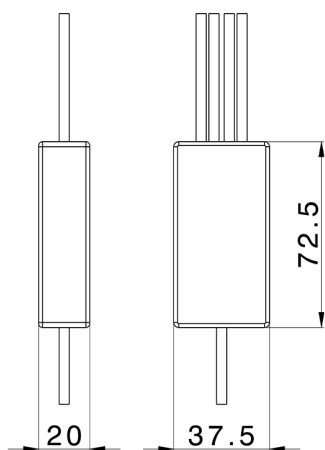

Ø Splitter to connect up to 4 showerheads WELLNESS_ZS0C0350

MODEL **ZS0C0350**

Ø Splitter to connect up to 4 showerheads, single control

AVAILABLE FINISHINGS

00 00 Without finishing

CHARACTERISTICS

2026-06-13