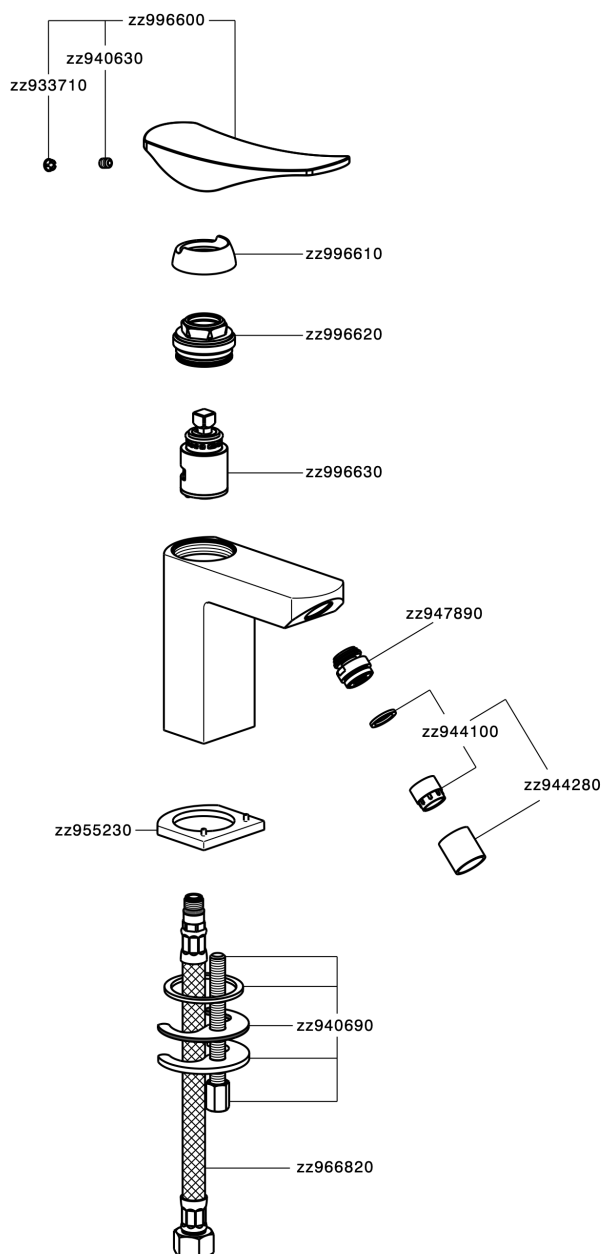

Single lever bidet mixer ROADSTER ACCENT_RA000560

MODEL **RA000560**

Single lever bidet mixer, without pop up waste, G.3/8"
Stainless Steel Flexible

AVAILABLE FINISHINGS

-  **21** 21 Chrome
-  **2B** 2B Polished Nickel
-  **2F** 2F Brushed Nickel
-  **2Q** 2Q Black Titanium
-  **40** 40 Matt Black
-  **4Q** 4Q Matt White

CHARACTERISTICS

Cartridge Spare Parts **ZZ99663000**

25 mm Cartridge

Single lever bidet mixer ROADSTER ACCENT_RA000560

RA000560

<https://en.cisal.it/single-lever-bidet-mixer-roadster-accent-ra000560>

2024-12-22