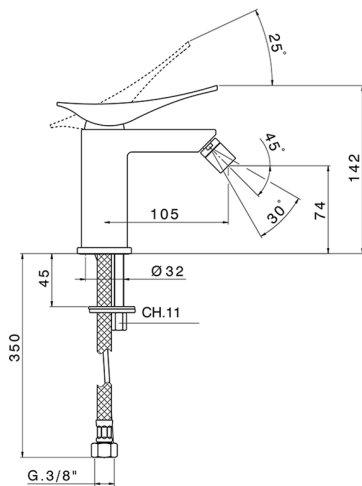

Single lever bidet mixer ROADSTER ACCENT_RA000560

MODEL **RA000560**

Single lever bidet mixer, without pop up waste, G.3/8"
Stainless Steel Flexible

AVAILABLE FINISHINGS

-  **21** 21 Chrome
-  **2B** 2B Polished Nickel
-  **2F** 2F Brushed Nickel
-  **2Q** 2Q Black Titanium
-  **40** 40 Matt Black
-  **4Q** 4Q Matt White

CHARACTERISTICS

Cartridge Spare Parts **ZZ99663000**

25 mm Cartridge

Single lever bidet mixer ROADSTER ACCENT_RA000560

RA000560

<https://en.cisal.it/single-lever-bidet-mixer-roadster-accent-ra000560>

2024-12-22