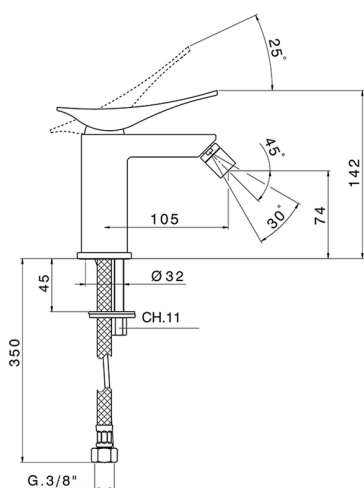

Single lever bidet mixer ROADSTER ACCENT_RA000560

MODEL **RA000560**

Single lever bidet mixer, without pop up waste, G.3/8"
Stainless Steel Flexible

AVAILABLE FINISHINGS

-  **21** 21 Chrome
-  **2B** 2B Polished Nickel
-  **2F** 2F Brushed Nickel
-  **2Q** 2Q Black Titanium
-  **40** 40 Matt Black
-  **4Q** 4Q Matt White

CHARACTERISTICS

Cartridge Spare Parts **ZZ99663000**

25 mm Cartridge

Single lever bidet mixer ROADSTER ACCENT_RA000560

RA000560

<https://en.cisal.it/single-lever-bidet-mixer-roadster-accent-ra000560>

2024-12-21