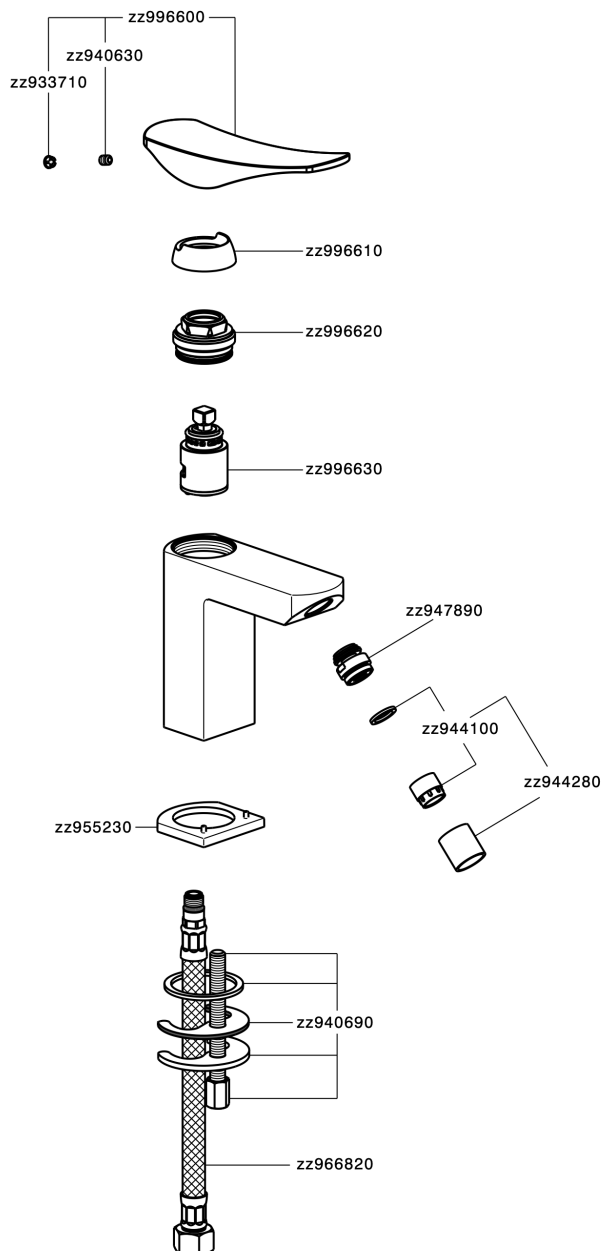

Single lever bidet mixer ROADSTER ACCENT_RA000560

MODEL **RA000560**

Single lever bidet mixer, without pop up waste, G.3/8"
Stainless Steel Flexible

AVAILABLE FINISHINGS

-  **21** 21 Chrome
-  **2B** 2B Polished Nickel
-  **2F** 2F Brushed Nickel
-  **2Q** 2Q Black Titanium
-  **40** 40 Matt Black
-  **4Q** 4Q Matt White

CHARACTERISTICS

Cartridge Spare Parts **ZZ99663000**

25 mm Cartridge

Single lever bidet mixer ROADSTER ACCENT_RA000560

RA000560

<https://en.cisal.it/single-lever-bidet-mixer-roadster-accent-ra000560>

2024-12-21