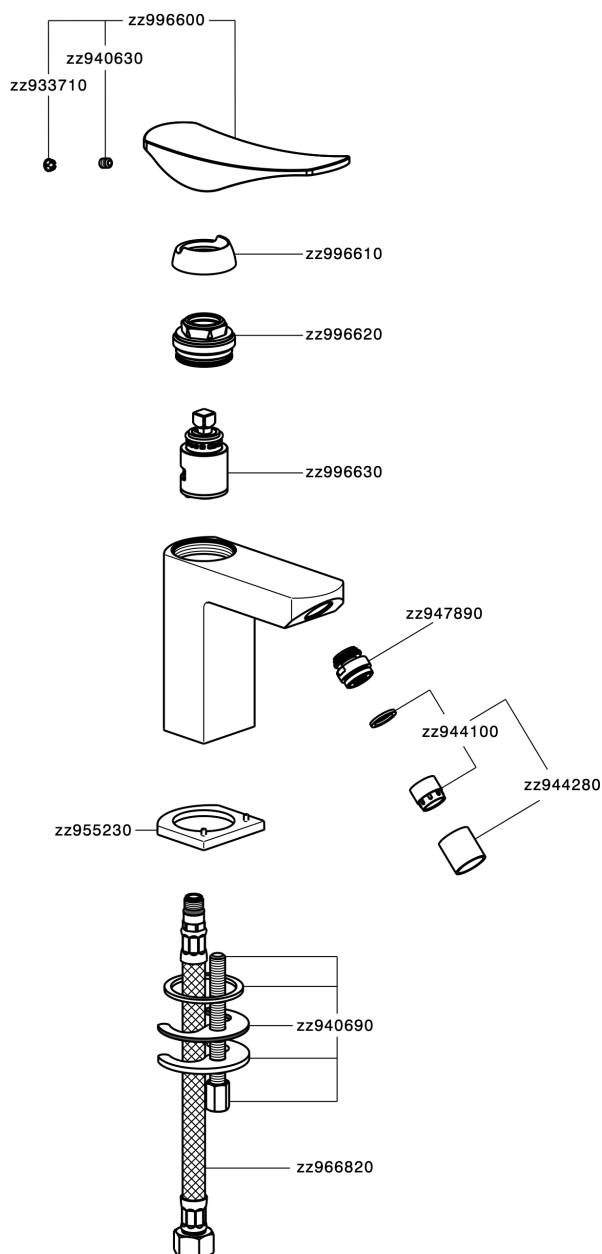

## Single lever bidet mixer ROADSTER ACCENT\_RA000560

RA000560

<https://en.cisal.it/single-lever-bidet-mixer-roadster-accent-ra000560>

2024-12-21