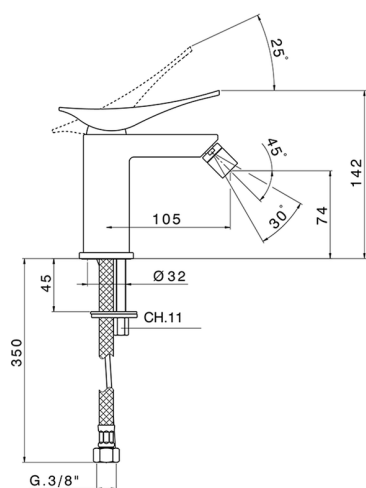

## Single lever bidet mixer ROADSTER ACCENT\_RA000560

MODEL **RA000560**

Single lever bidet mixer, without pop up waste, G.3/8"  
Stainless Steel Flexible

### CHARACTERISTICS

Cartridge Spare Parts **ZZ99663000**

**25 mm Cartridge**