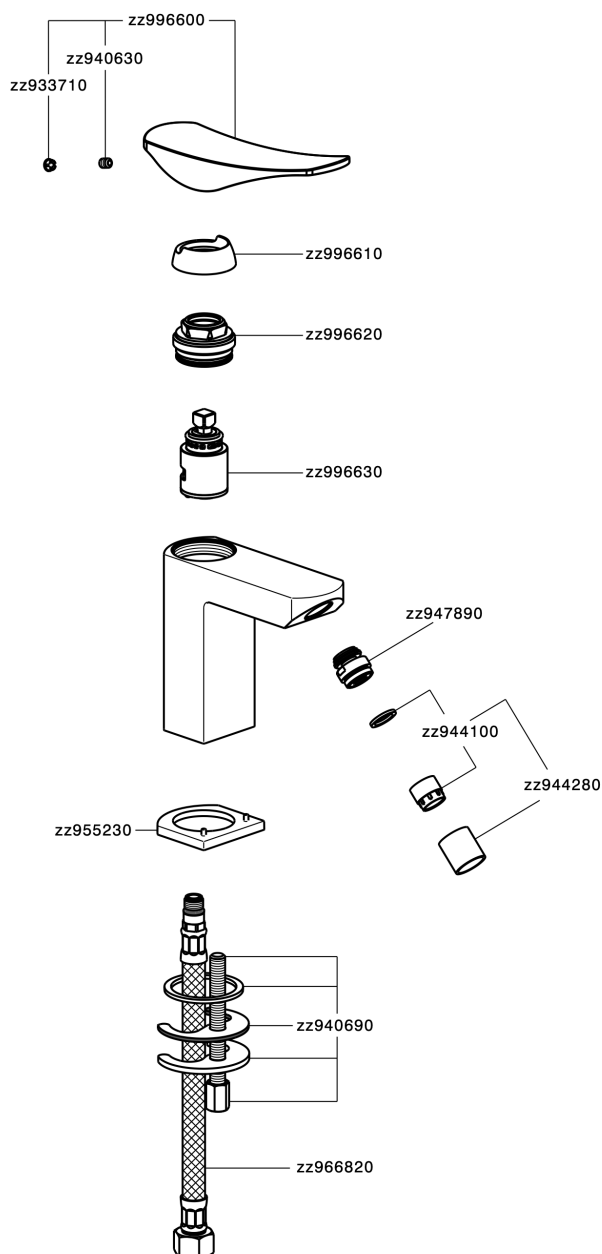

Single lever bidet mixer ROADSTER ACCENT_RA000560

RA000560

<https://en.cisal.it/single-lever-bidet-mixer-roadster-accent-ra000560>

2024-12-22