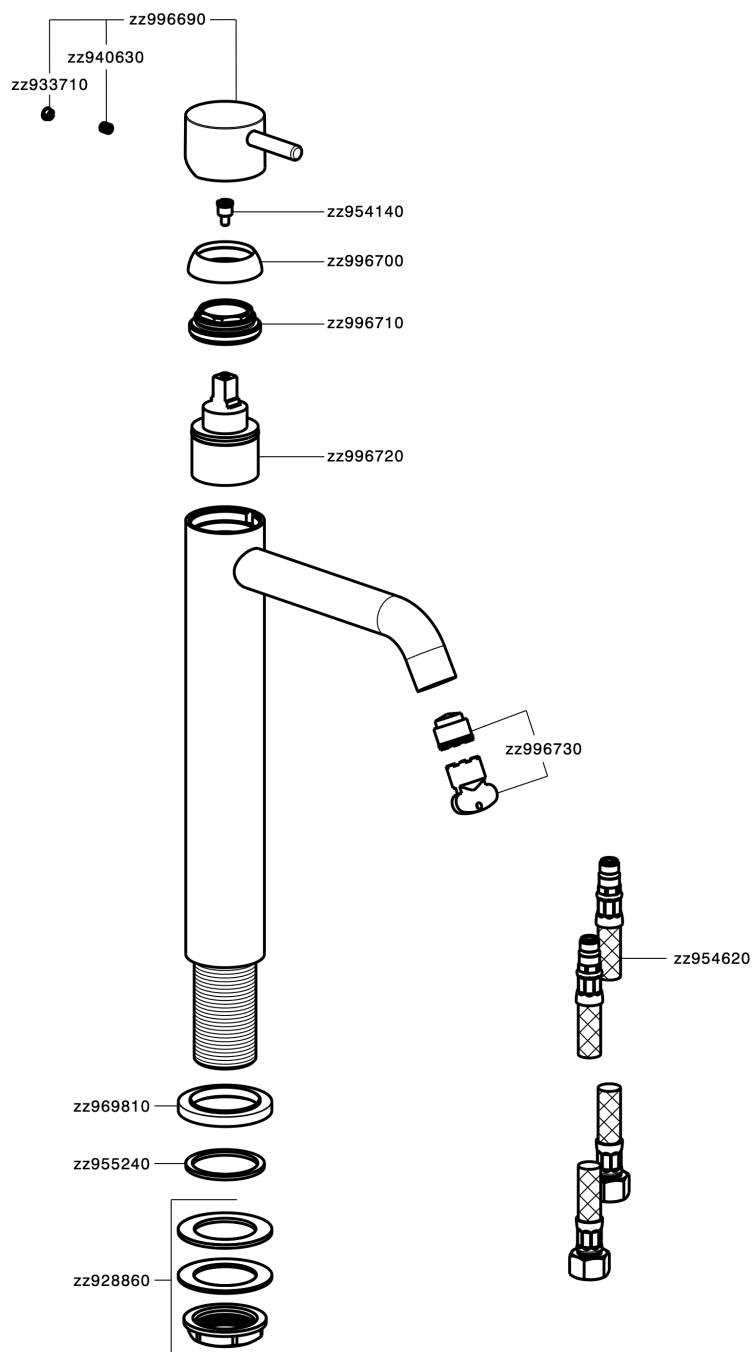

Single lever tall washbasin mixer NUOVA LESS_LN003540

MODEL **LN003540**

Single lever tall washbasin mixer, without automatic pop-up waste, G.3/8" stainless steel flexible hoses

AVAILABLE FINISHINGS

-  **21** 21 Chrome
-  **2F** 2F Brushed Nickel
-  **40** 40 Matt Black
-  **4Q** 4Q Matt White

CHARACTERISTICS

Cartridge Spare Parts **ZZ99672000**

35 mm Cartridge

EcoStop

EcoStop feature limits water flow to approximately 50% of maximum output with one point of resistance on setting. Push slightly past the middle stop only when full water output is required. This will save water up to 50%.

Single lever tall washbasin mixer NUOVA LESS_LN003540

LN003540

<https://en.cisal.it/single-lever-tall-washbasin-mixer-nuova-less-ln003540>

2026-06-05