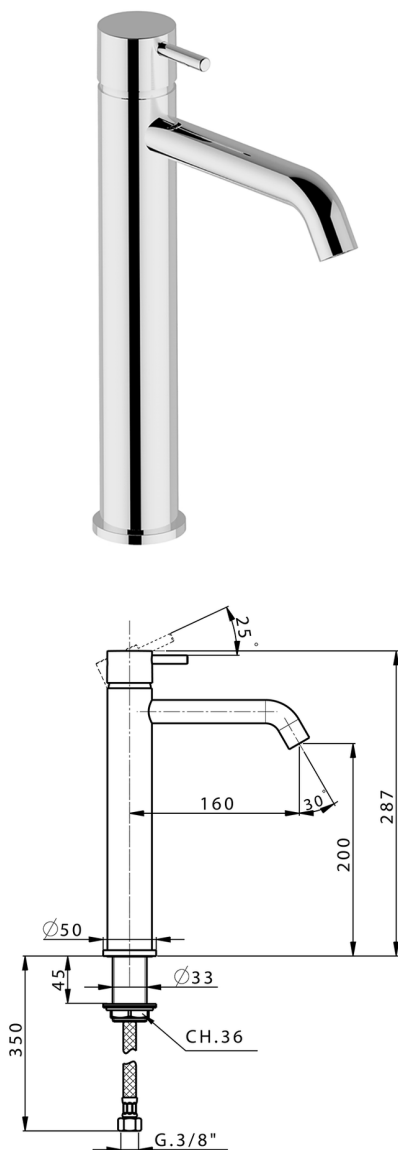

Single lever tall washbasin mixer NUOVA LESS_LN003540

MODEL **LN003540**

Single lever tall washbasin mixer, without automatic pop-up waste, G.3/8" stainless steel flexible hoses

AVAILABLE FINISHINGS

-  **21** 21 Chrome
-  **2F** 2F Brushed Nickel
-  **40** 40 Matt Black
-  **4Q** 4Q Matt White

CHARACTERISTICS

Cartridge Spare Parts **ZZ99672000**

35 mm Cartridge

EcoStop

EcoStop feature limits water flow to approximately 50% of maximum output with one point of resistance on setting. Push slightly past the middle stop only when full water output is required. This will save water up to 50%.

Single lever tall washbasin mixer NUOVA LESS_LN003540

LN003540

<https://en.cisal.it/single-lever-tall-washbasin-mixer-nuova-less-ln003540>

2026-06-05