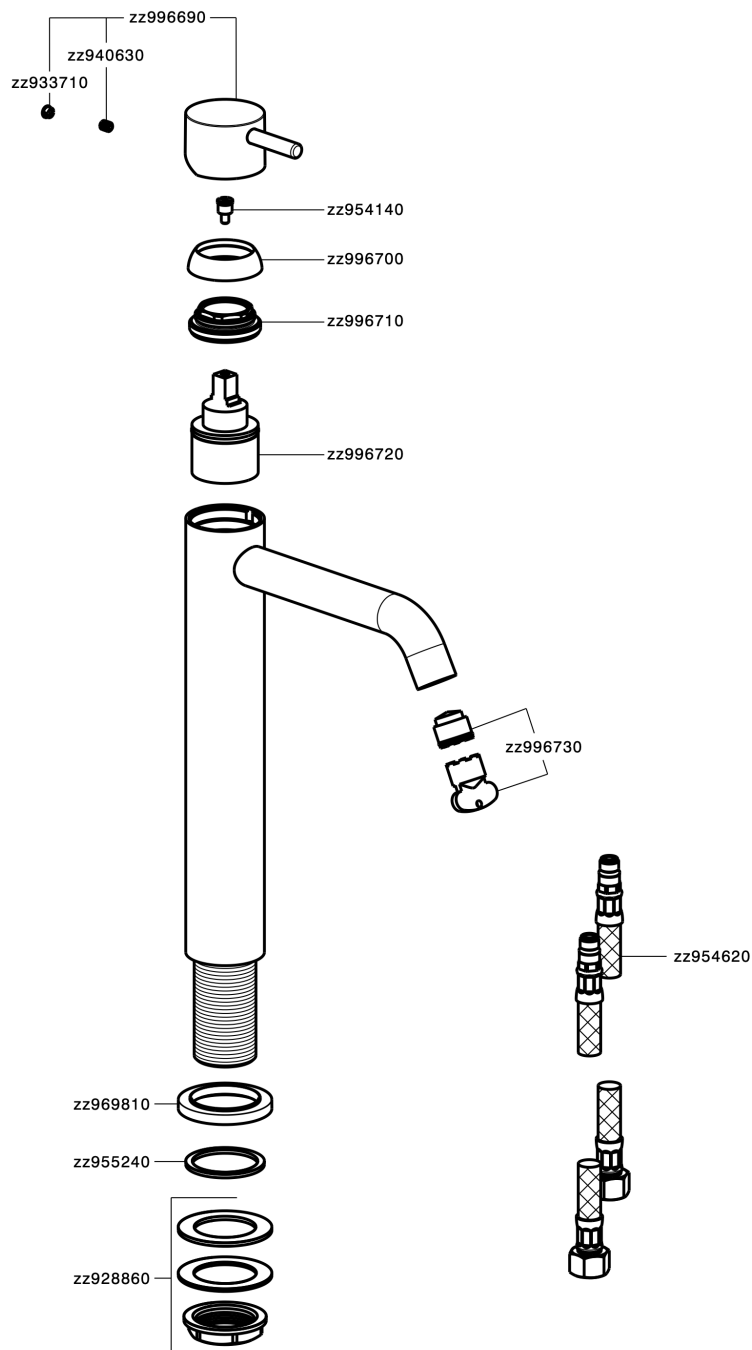

Single lever tall washbasin mixer NUOVA LESS_LN003540

MODEL **LN003540**

Single lever tall washbasin mixer, without automatic pop-up waste, G.3/8" stainless steel flexible hoses

AVAILABLE FINISHINGS

-  **21** 21 Chrome
-  **2F** 2F Brushed Nickel
-  **40** 40 Matt Black
-  **4Q** 4Q Matt White

CHARACTERISTICS

Cartridge Spare Parts **ZZ99672000**

35 mm Cartridge

EcoStop

EcoStop feature limits water flow to approximately 50% of maximum output with one point of resistance on setting. Push slightly past the middle stop only when full water output is required. This will save water up to 50%.

Single lever tall washbasin mixer NUOVA LESS_LN003540

LN003540

<https://en.cisal.it/single-lever-tall-washbasin-mixer-nuova-less-ln003540>

2026-06-25