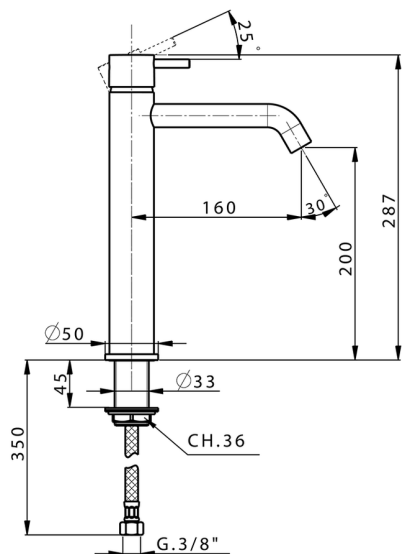

## Single lever tall washbasin mixer NUOVA LESS\_LN003540

MODEL **LN003540**

Single lever tall washbasin mixer, without automatic pop-up waste, G.3/8" stainless steel flexible hoses

### CHARACTERISTICS

Cartridge Spare Parts **ZZ99672000**

**35 mm Cartridge**

### EcoStop

EcoStop feature limits water flow to approximately 50% of maximum output with one point of resistance on setting. Push slightly past the middle stop only when full water output is required. This will save water up to 50%.

## Single lever tall washbasin mixer NUOVA LESS\_LN003540

LN003540

<https://en.cisal.it/single-lever-tall-washbasin-mixer-nuova-less-ln003540>

2026-04-26