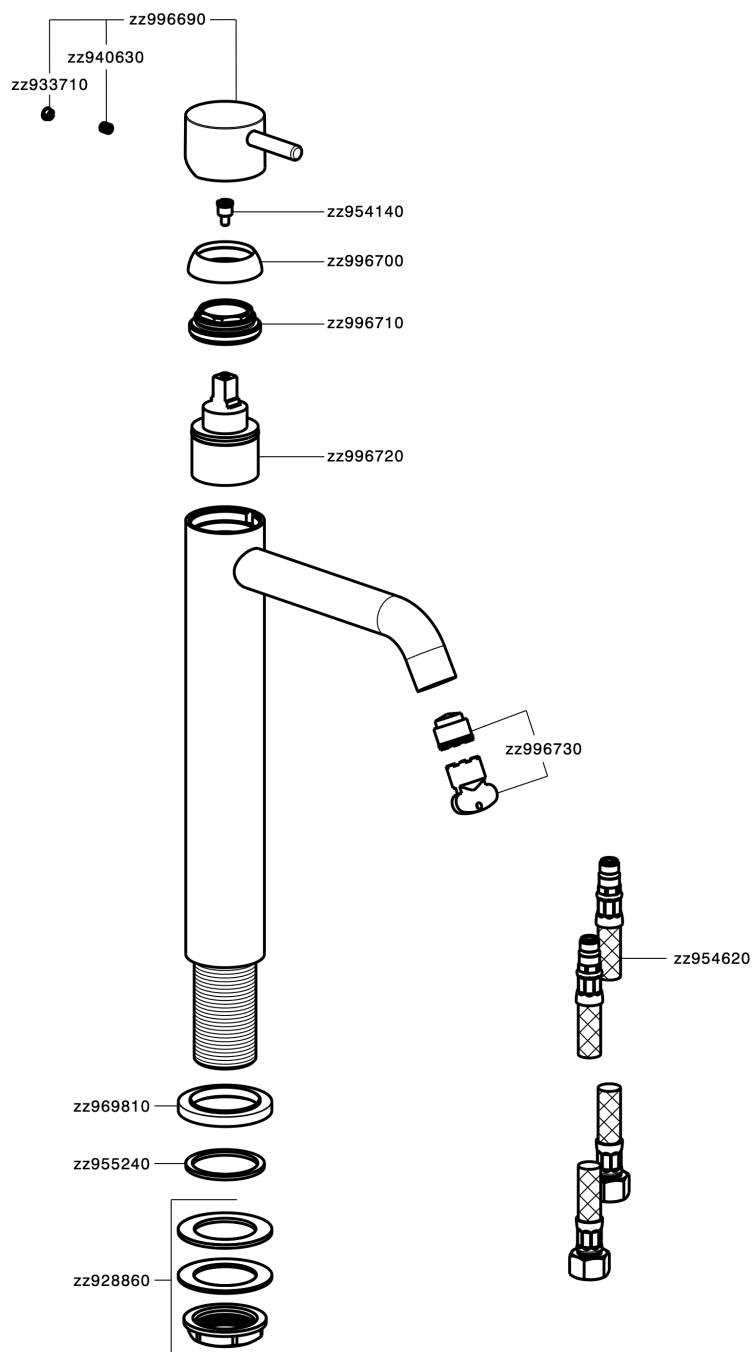

## Single lever tall washbasin mixer NUOVA LESS\_LN003540

MODEL **LN003540**

Single lever tall washbasin mixer, without automatic pop-up waste, G.3/8" stainless steel flexible hoses

### CHARACTERISTICS

Cartridge Spare Parts **ZZ99672000**

**35 mm Cartridge**

### EcoStop

EcoStop feature limits water flow to approximately 50% of maximum output with one point of resistance on setting. Push slightly past the middle stop only when full water output is required. This will save water up to 50%.

## Single lever tall washbasin mixer NUOVA LESS\_LN003540

LN003540

<https://en.cisal.it/single-lever-tall-washbasin-mixer-nuova-less-ln003540>

2026-04-26