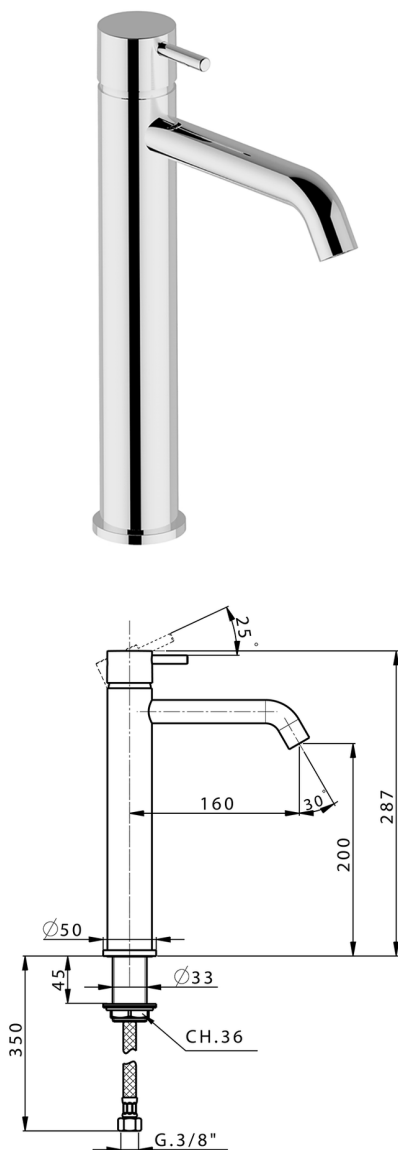

Single lever tall washbasin mixer NUOVA LESS_LN003540

MODEL **LN003540**

Single lever tall washbasin mixer, without automatic pop-up waste, G.3/8" stainless steel flexible hoses

AVAILABLE FINISHINGS

-  **21** 21 Chrome
-  **2F** 2F Brushed Nickel
-  **40** 40 Matt Black
-  **4Q** 4Q Matt White

CHARACTERISTICS

Cartridge Spare Parts **ZZ99672000**

35 mm Cartridge

EcoStop

EcoStop feature limits water flow to approximately 50% of maximum output with one point of resistance on setting. Push slightly past the middle stop only when full water output is required. This will save water up to 50%.

Single lever tall washbasin mixer NUOVA LESS_LN003540

LN003540

<https://en.cisal.it/single-lever-tall-washbasin-mixer-nuova-less-ln003540>

2026-06-25