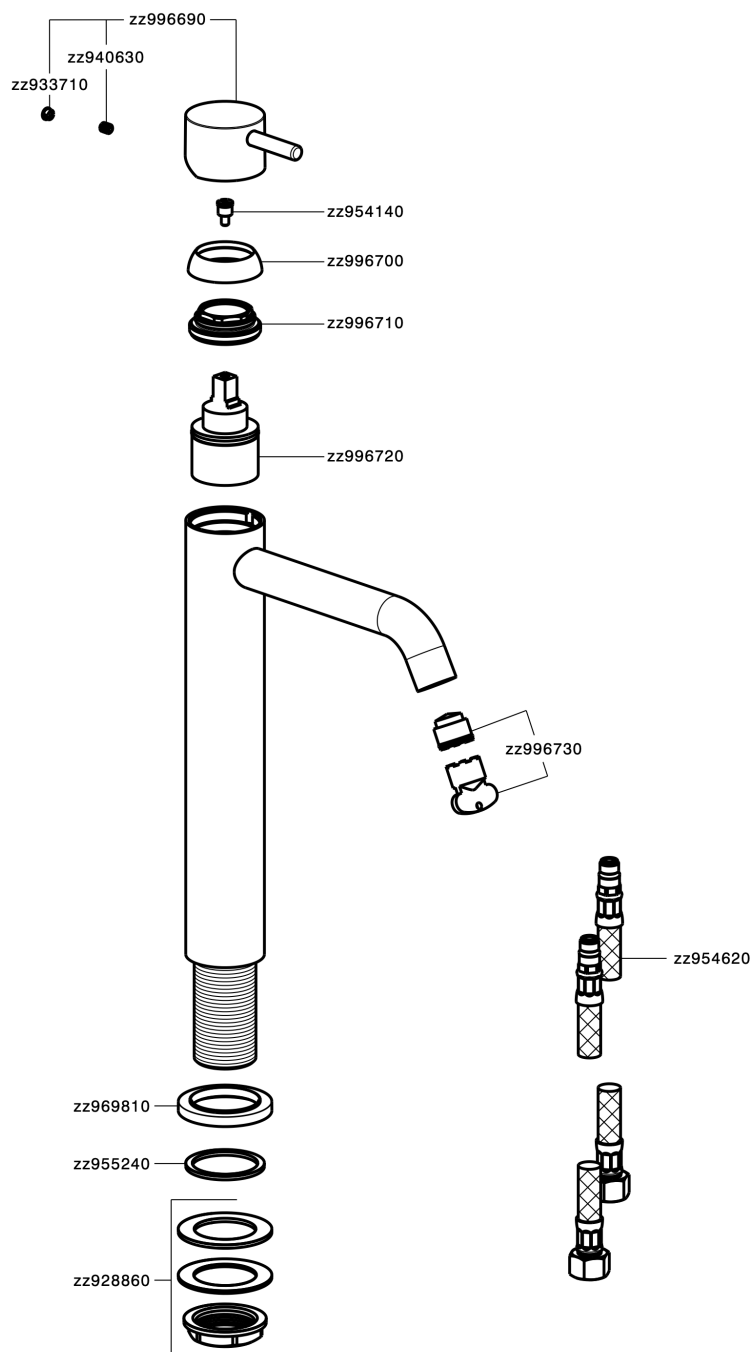

Single lever tall washbasin mixer NUOVA LESS_LN003540

LN003540

<https://en.cisal.it/single-lever-tall-washbasin-mixer-nuova-less-ln003540>

2026-06-05