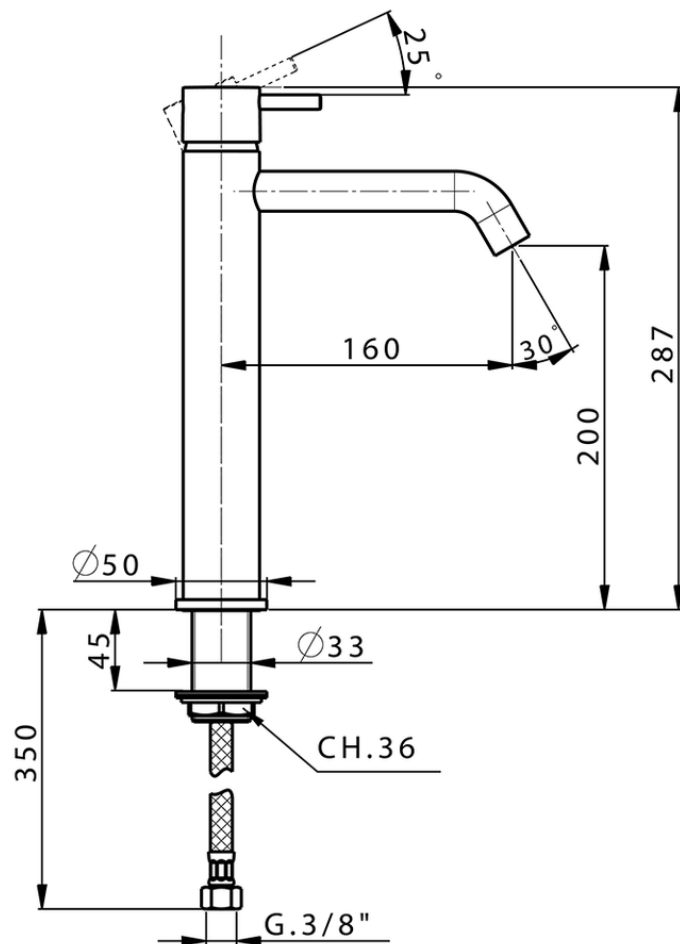

Single lever tall washbasin mixer NUOVA LESS_LN003540

LN003540

<https://en.cisal.it/single-lever-tall-washbasin-mixer-nuova-less-ln003540>

2026-04-26