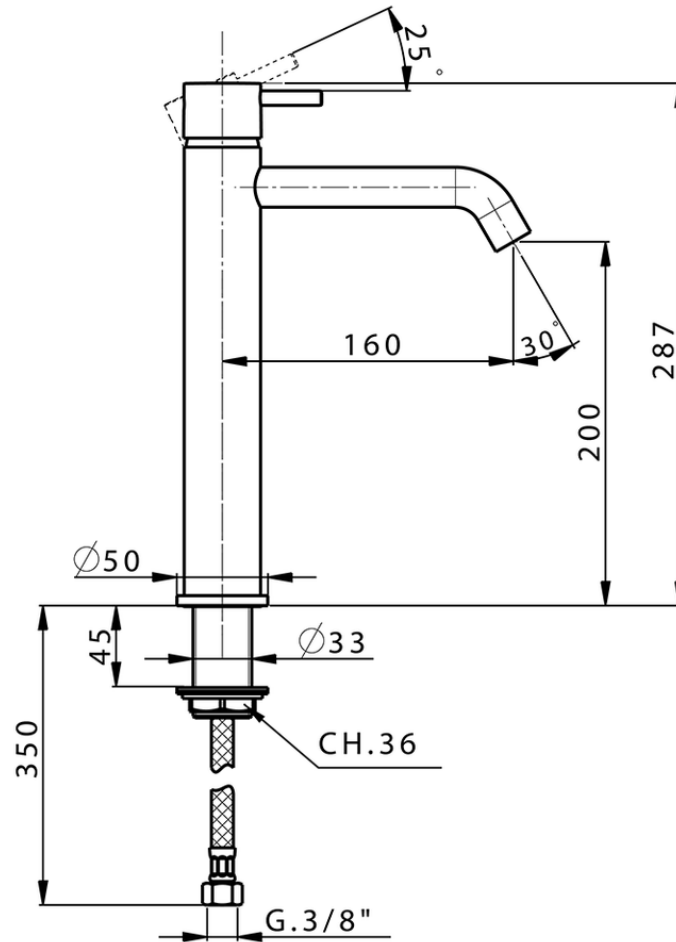

Single lever tall washbasin mixer NUOVA LESS_LN003540

LN003540

<https://en.cisal.it/single-lever-tall-washbasin-mixer-nuova-less-ln003540>

2026-06-25