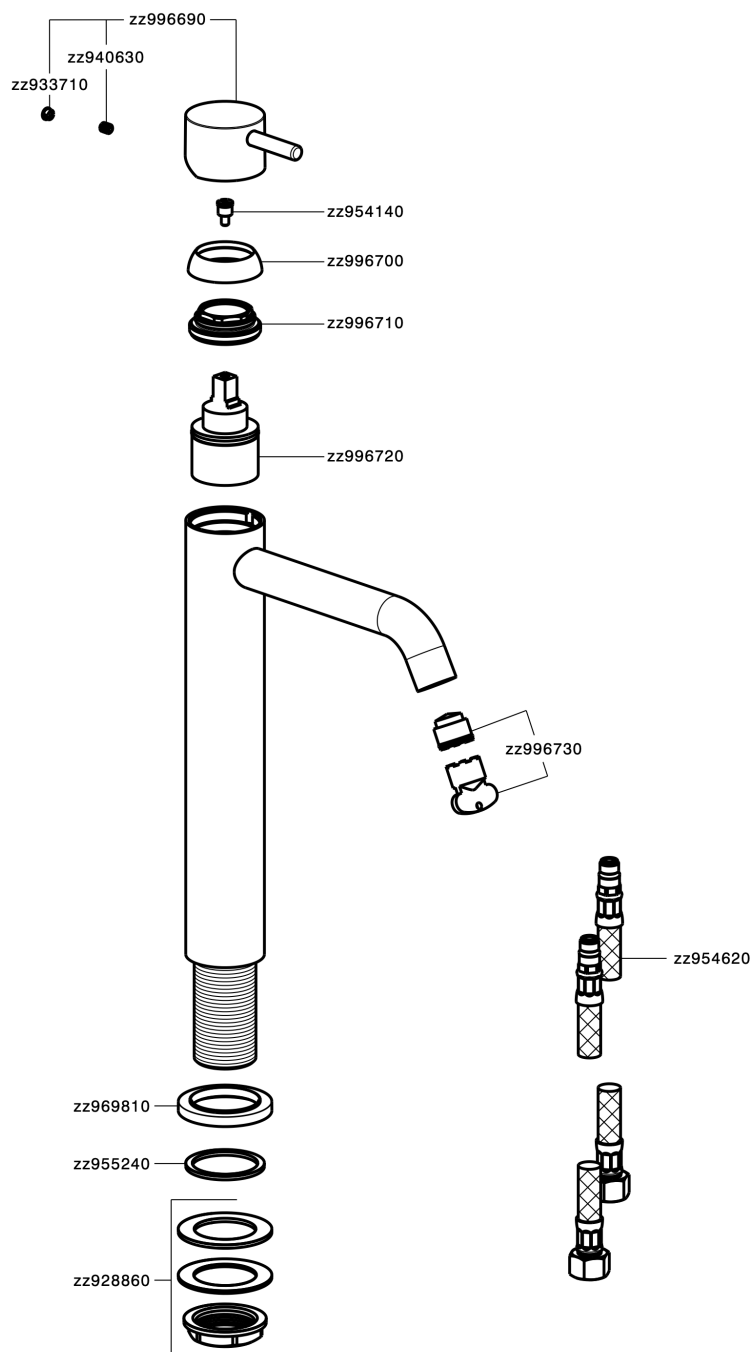

Single lever tall washbasin mixer NUOVA LESS_LN003540

LN003540

<https://en.cisal.it/single-lever-tall-washbasin-mixer-nuova-less-ln003540>

2026-06-25