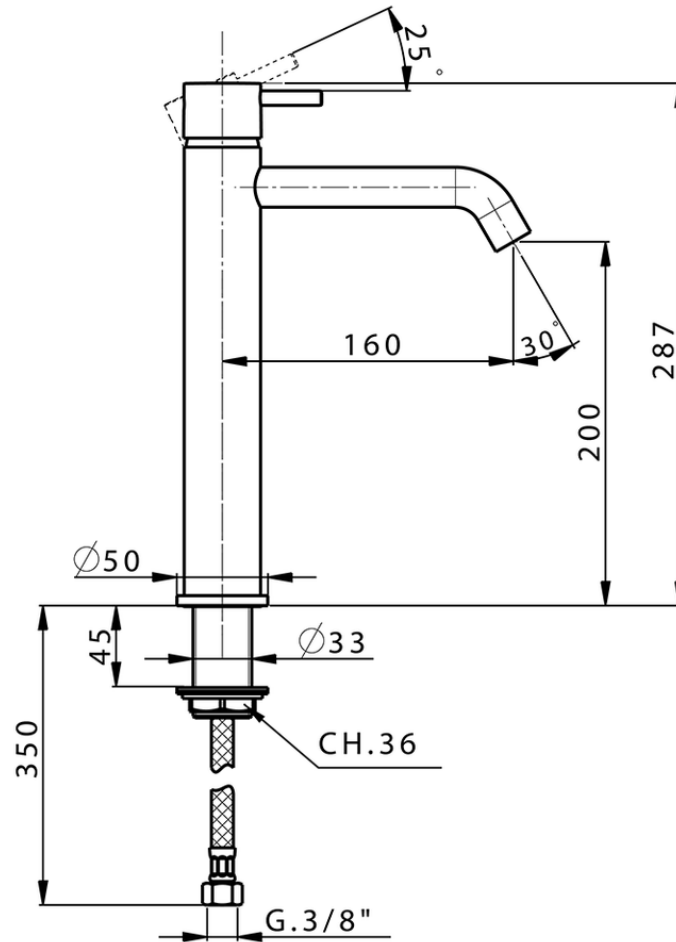

## Single lever tall washbasin mixer NUOVA LESS\_LN003540

LN003540

<https://en.cisal.it/single-lever-tall-washbasin-mixer-nuova-less-ln003540>

2026-06-05