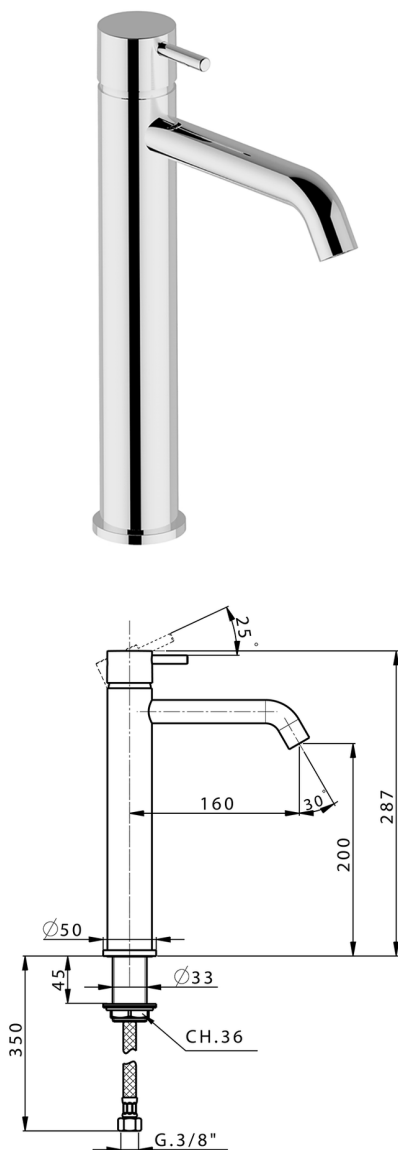

Single lever tall washbasin mixer NUOVA LESS_LN003540

MODEL **LN003540**

Single lever tall washbasin mixer, without automatic pop-up waste, G.3/8" stainless steel flexible hoses

AVAILABLE FINISHINGS

-  **21** 21 Chrome
-  **2F** 2F Brushed Nickel
-  **40** 40 Matt Black
-  **4Q** 4Q Matt White

CHARACTERISTICS

Cartridge Spare Parts **ZZ99672000**

35 mm Cartridge

EcoStop

EcoStop feature limits water flow to approximately 50% of maximum output with one point of resistance on setting. Push slightly past the middle stop only when full water output is required. This will save water up to 50%.

Single lever tall washbasin mixer NUOVA LESS_LN003540

LN003540

<https://en.cisal.it/single-lever-tall-washbasin-mixer-nuova-less-ln003540>

2026-04-28