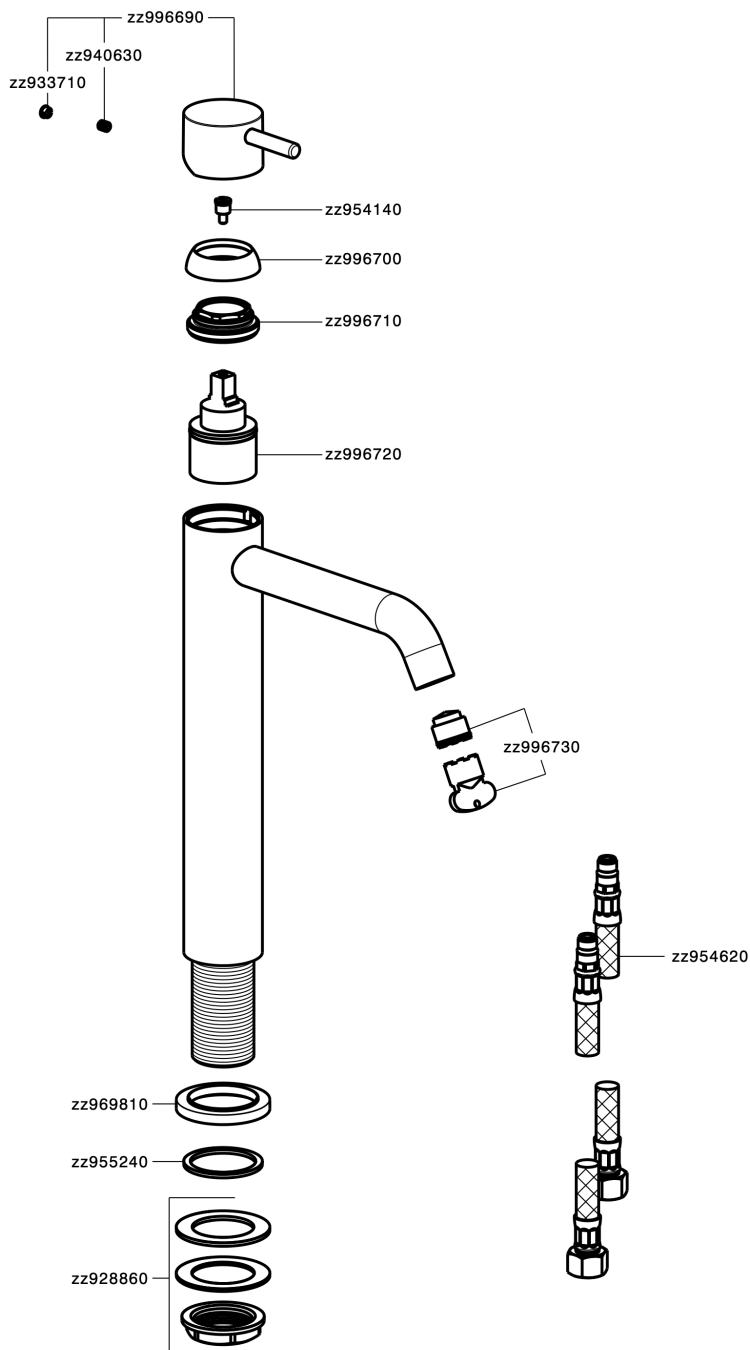

Single lever tall washbasin mixer NUOVA LESS_LN003540

MODEL **LN003540**

Single lever tall washbasin mixer, without automatic pop-up waste, G.3/8" stainless steel flexible hoses

AVAILABLE FINISHINGS

-  **21** 21 Chrome
-  **2F** 2F Brushed Nickel
-  **40** 40 Matt Black
-  **4Q** 4Q Matt White

CHARACTERISTICS

Cartridge Spare Parts **ZZ99672000**

35 mm Cartridge

EcoStop

EcoStop feature limits water flow to approximately 50% of maximum output with one point of resistance on setting. Push slightly past the middle stop only when full water output is required. This will save water up to 50%.

Single lever tall washbasin mixer NUOVA LESS_LN003540

LN003540

<https://en.cisal.it/single-lever-tall-washbasin-mixer-nuova-less-ln003540>

2026-04-28