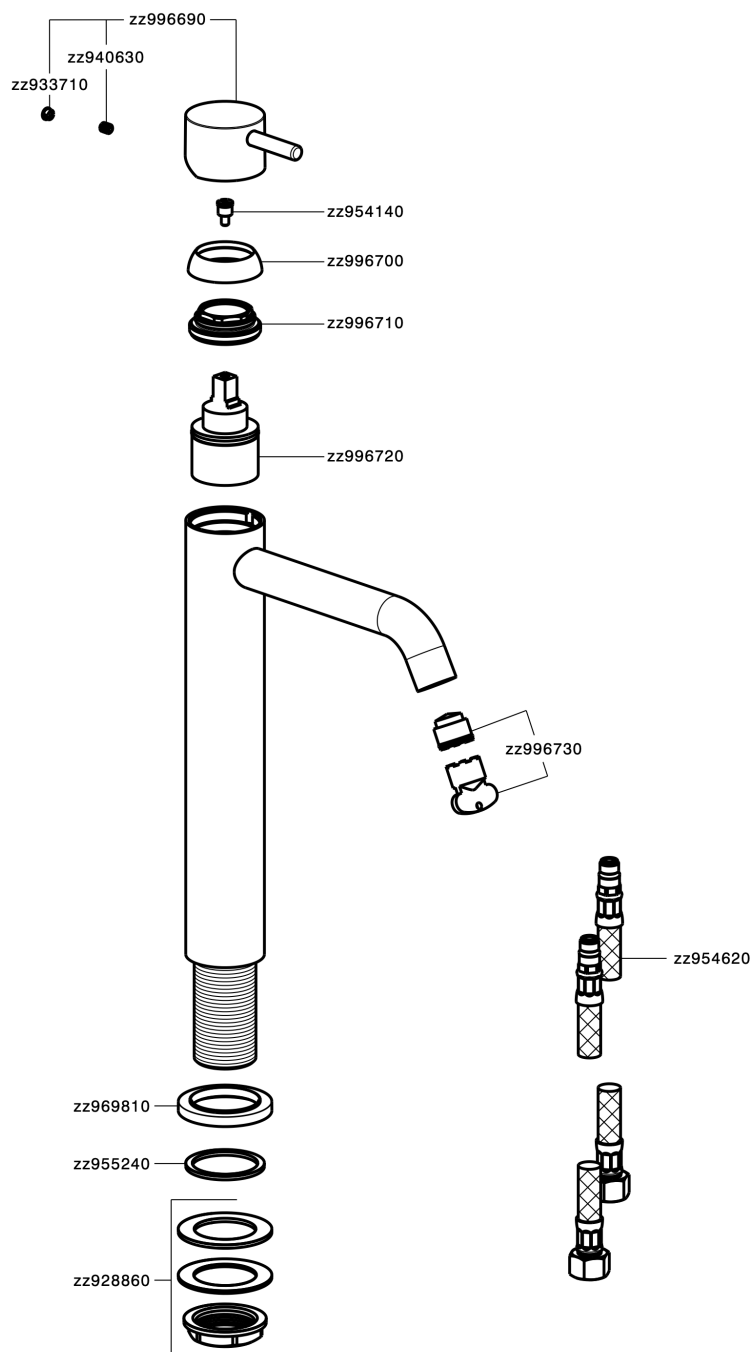

## Single lever tall washbasin mixer NUOVA LESS\_LN003540

LN003540

<https://en.cisal.it/single-lever-tall-washbasin-mixer-nuova-less-ln003540>

2026-04-26