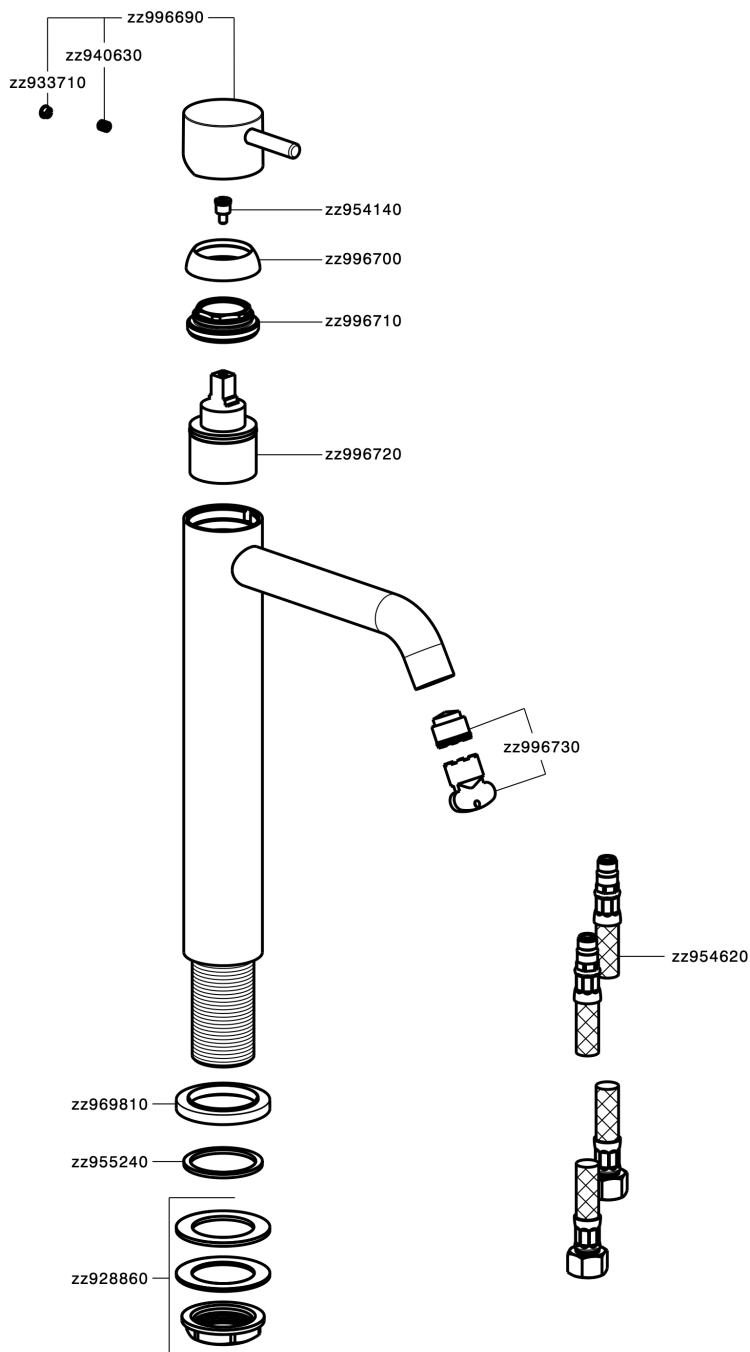

Single lever tall washbasin mixer NUOVA LESS_LN003540

MODEL **LN003540**

Single lever tall washbasin mixer, without automatic pop-up waste, G.3/8" stainless steel flexible hoses

AVAILABLE FINISHINGS

-  **21** 21 Chrome
-  **2F** 2F Brushed Nickel
-  **40** 40 Matt Black
-  **4Q** 4Q Matt White

CHARACTERISTICS

Cartridge Spare Parts **ZZ99672000**

35 mm Cartridge

EcoStop

EcoStop feature limits water flow to approximately 50% of maximum output with one point of resistance on setting. Push slightly past the middle stop only when full water output is required. This will save water up to 50%.

Single lever tall washbasin mixer NUOVA LESS_LN003540

LN003540

<https://en.cisal.it/single-lever-tall-washbasin-mixer-nuova-less-ln003540>

2026-04-05