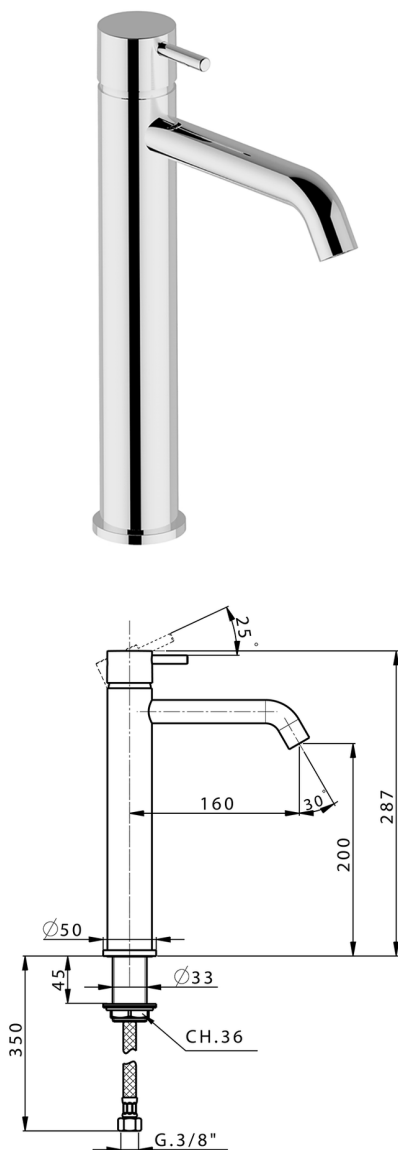

Single lever tall washbasin mixer NUOVA LESS_LN003540

MODEL **LN003540**

Single lever tall washbasin mixer, without automatic pop-up waste, G.3/8" stainless steel flexible hoses

AVAILABLE FINISHINGS

-  **21** 21 Chrome
-  **2F** 2F Brushed Nickel
-  **40** 40 Matt Black
-  **4Q** 4Q Matt White

CHARACTERISTICS

Cartridge Spare Parts **ZZ99672000**

35 mm Cartridge

EcoStop

EcoStop feature limits water flow to approximately 50% of maximum output with one point of resistance on setting. Push slightly past the middle stop only when full water output is required. This will save water up to 50%.

Single lever tall washbasin mixer NUOVA LESS_LN003540

LN003540

<https://en.cisal.it/single-lever-tall-washbasin-mixer-nuova-less-ln003540>

2026-04-27