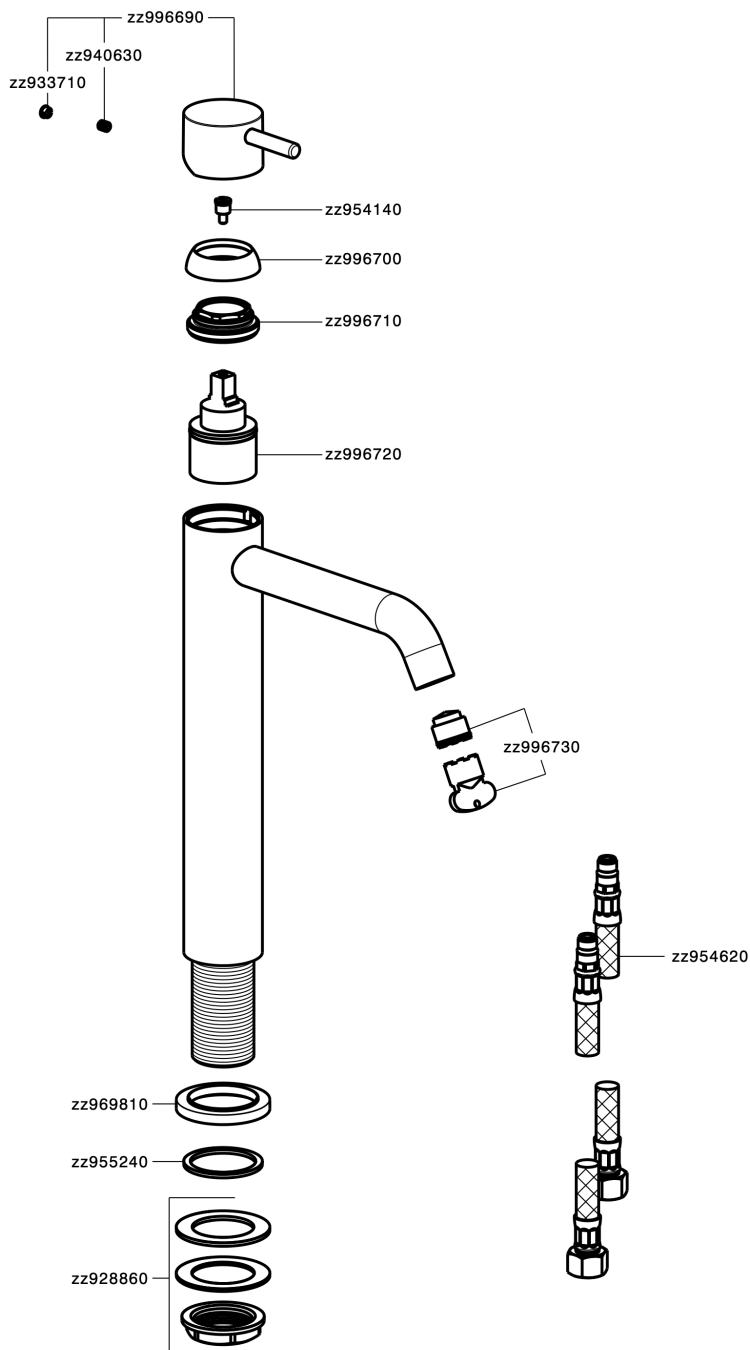

Single lever tall washbasin mixer NUOVA LESS_LN003540

MODEL **LN003540**

Single lever tall washbasin mixer, without automatic pop-up waste, G.3/8" stainless steel flexible hoses

AVAILABLE FINISHINGS

-  **21** 21 Chrome
-  **2F** 2F Brushed Nickel
-  **40** 40 Matt Black
-  **4Q** 4Q Matt White

CHARACTERISTICS

Cartridge Spare Parts **ZZ99672000**

35 mm Cartridge

EcoStop

EcoStop feature limits water flow to approximately 50% of maximum output with one point of resistance on setting. Push slightly past the middle stop only when full water output is required. This will save water up to 50%.

Single lever tall washbasin mixer NUOVA LESS_LN003540

LN003540

<https://en.cisal.it/single-lever-tall-washbasin-mixer-nuova-less-ln003540>

2026-04-27