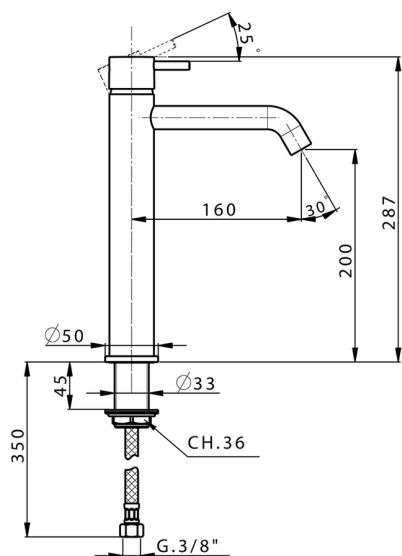

Single lever tall washbasin mixer NUOVA LESS_LN003540

MODEL **LN003540**

Single lever tall washbasin mixer, without automatic pop-up waste, G.3/8" stainless steel flexible hoses

AVAILABLE FINISHINGS

-  **21** 21 Chrome
-  **2F** 2F Brushed Nickel
-  **40** 40 Matt Black
-  **4Q** 4Q Matt White

CHARACTERISTICS

Cartridge Spare Parts **ZZ99672000**

35 mm Cartridge

EcoStop

EcoStop feature limits water flow to approximately 50% of maximum output with one point of resistance on setting. Push slightly past the middle stop only when full water output is required. This will save water up to 50%.

Single lever tall washbasin mixer NUOVA LESS_LN003540

LN003540

<https://en.cisal.it/single-lever-tall-washbasin-mixer-nuova-less-ln003540>

2026-04-05