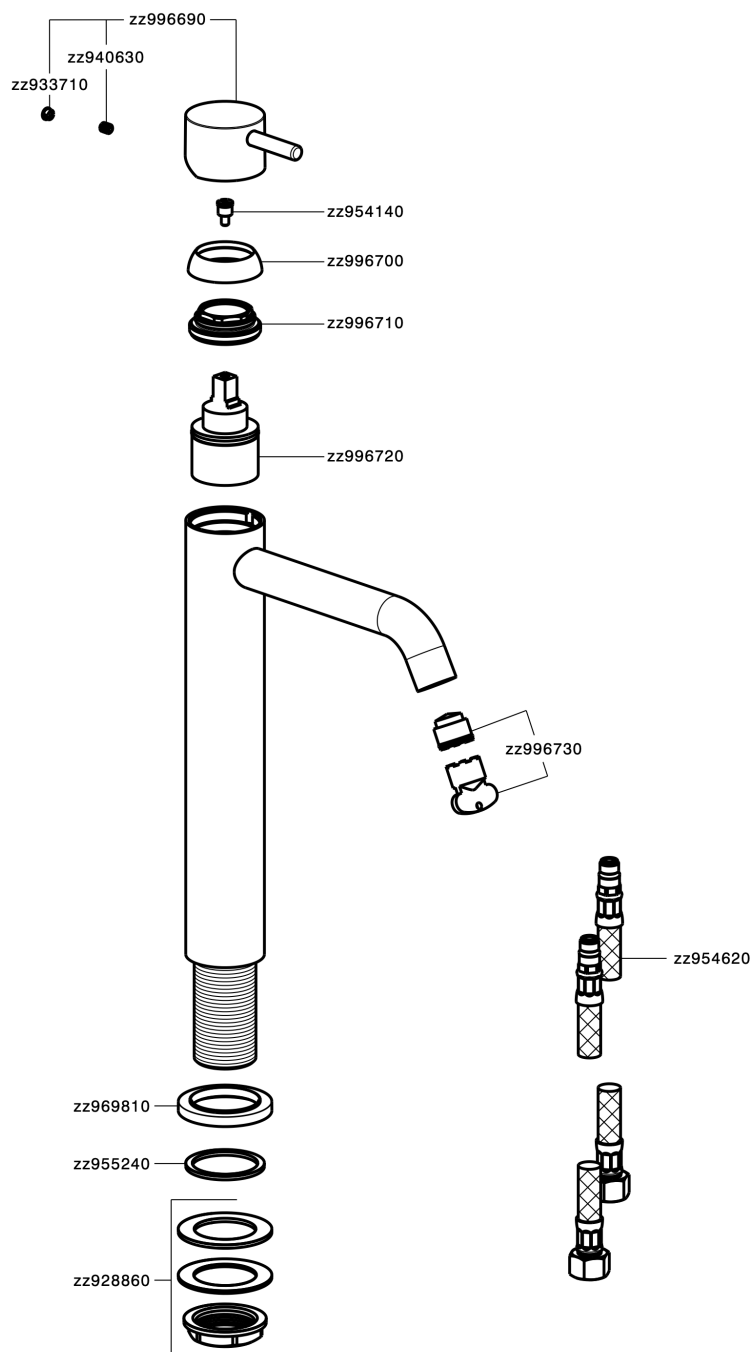

Single lever tall washbasin mixer NUOVA LESS_LN003540

LN003540

<https://en.cisal.it/single-lever-tall-washbasin-mixer-nuova-less-ln003540>

2026-04-07