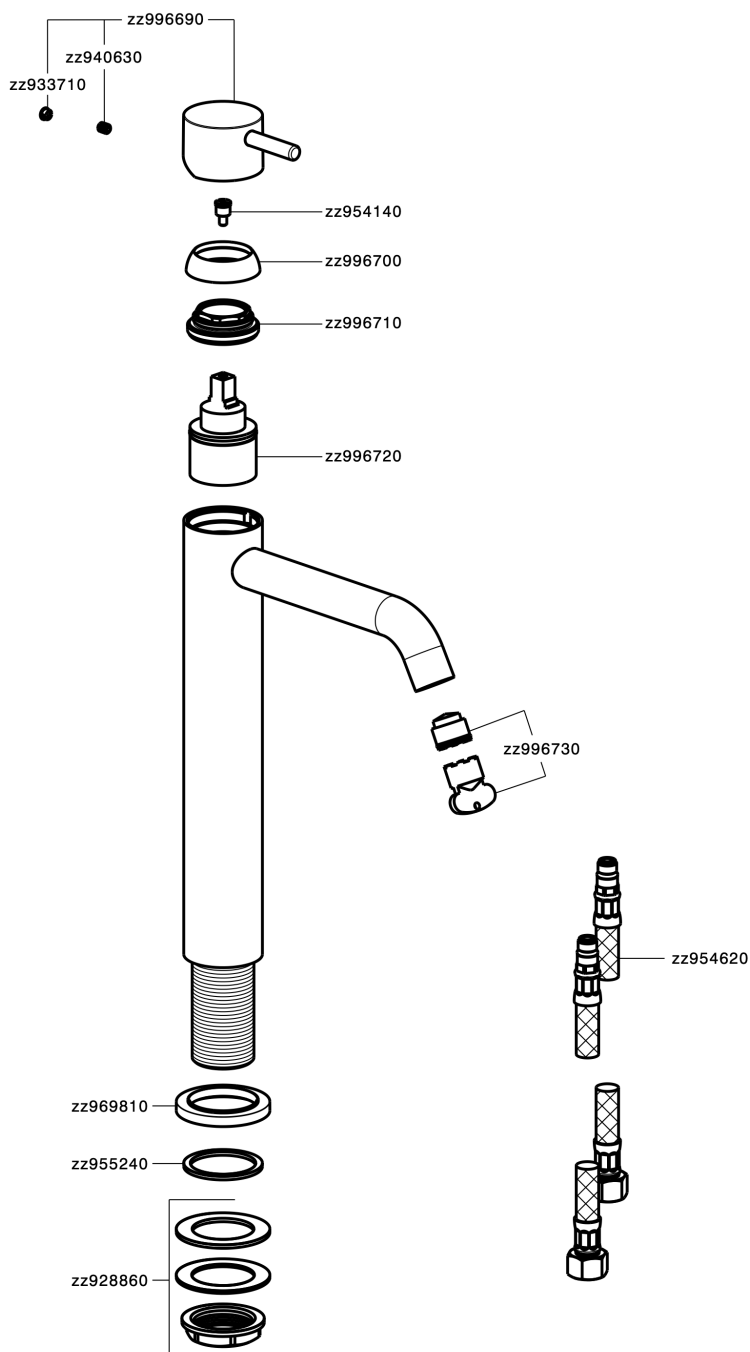

Single lever tall washbasin mixer NUOVA LESS_LN003540

LN003540

<https://en.cisal.it/single-lever-tall-washbasin-mixer-nuova-less-ln003540>

2026-06-05