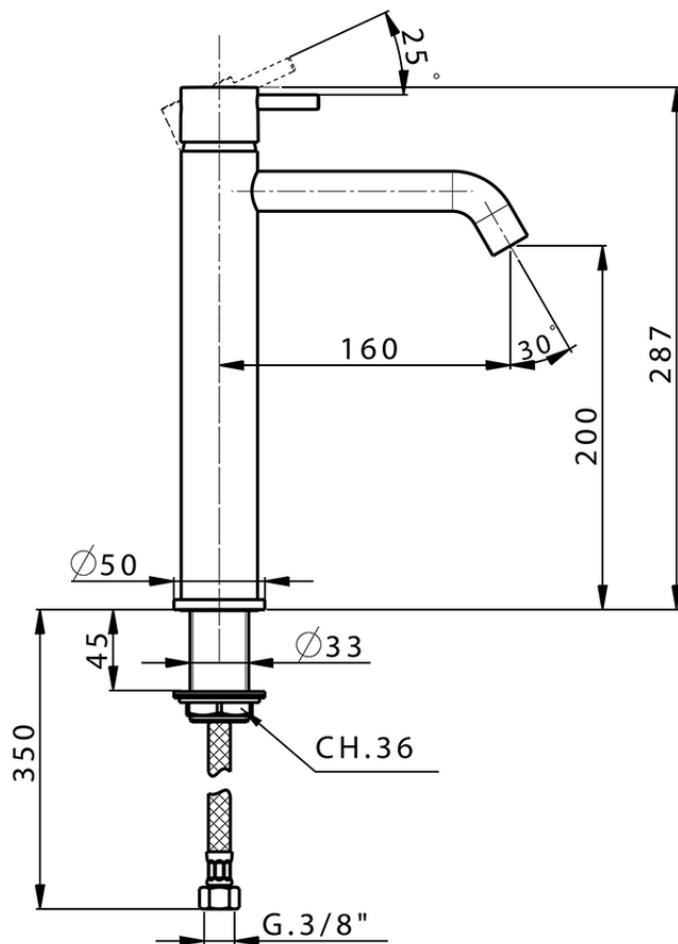

Single lever tall washbasin mixer NUOVA LESS_LN003540

LN003540

<https://en.cisal.it/single-lever-tall-washbasin-mixer-nuova-less-ln003540>

2026-04-05