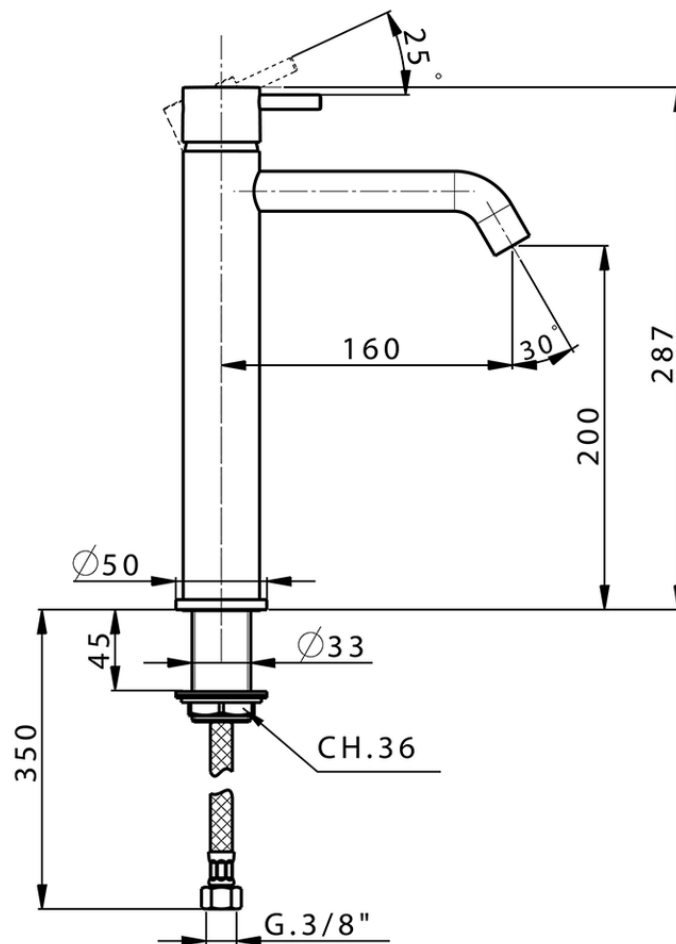

Single lever tall washbasin mixer NUOVA LESS_LN003540

LN003540

<https://en.cisal.it/single-lever-tall-washbasin-mixer-nuova-less-ln003540>

2026-04-26