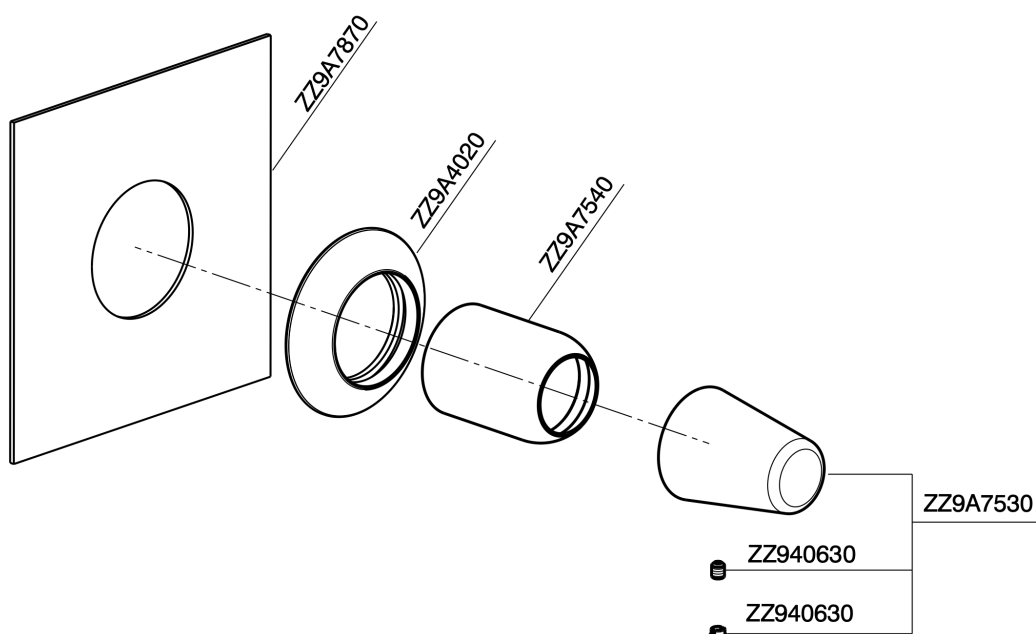

## Exposed part for concealed S.L. shower valve VITA\_VI003000

VI003000

<https://en.cisal.it/exposed-part-for-concealed-s-l-shower-valve-vita-vi003000>

## Concealed single lever shower mixer CONCEALED\_ZA005301

ZA005301

<https://en.cisal.it/concealed-single-lever-shower-mixer-concealed-za005301>

## Concealed single lever shower mixer CONCEALED\_ZA005300

ZA005300

<https://en.cisal.it/concealed-single-lever-shower-mixer-concealed-za005300>

2026-06-24