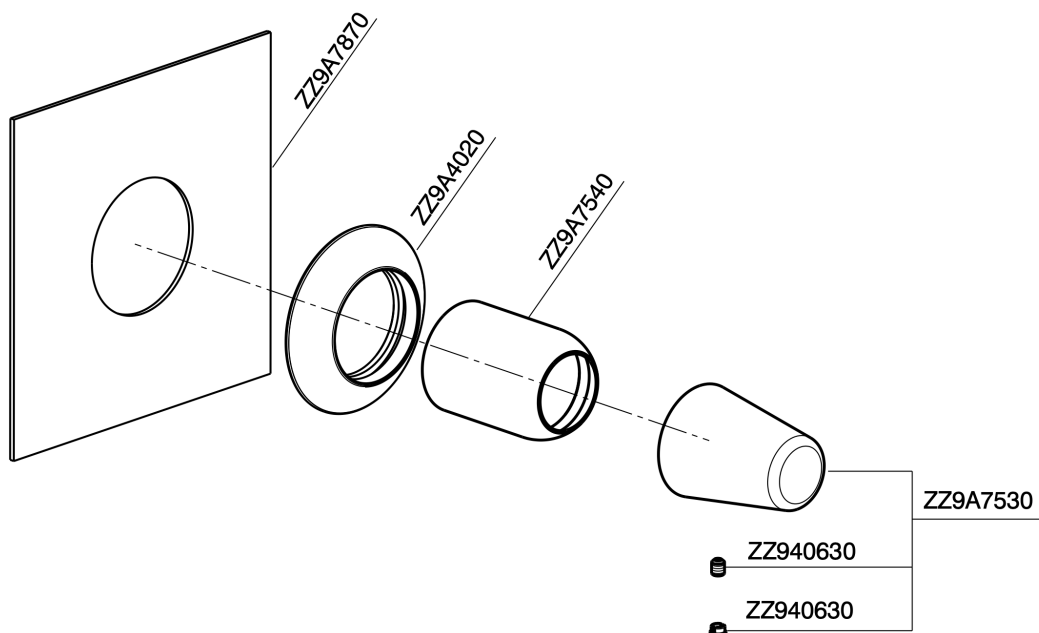

Exposed part for concealed S.L. shower valve VITA_VI003000

VI003000

<https://en.cisal.it/exposed-part-for-concealed-s-l-shower-valve-vita-vi003000>

Concealed single lever shower mixer CONCEALED_ZA005301

ZA005301

<https://en.cisal.it/concealed-single-lever-shower-mixer-concealed-za005301>

Concealed single lever shower mixer CONCEALED_ZA005300

ZA005300

<https://en.cisal.it/concealed-single-lever-shower-mixer-concealed-za005300>