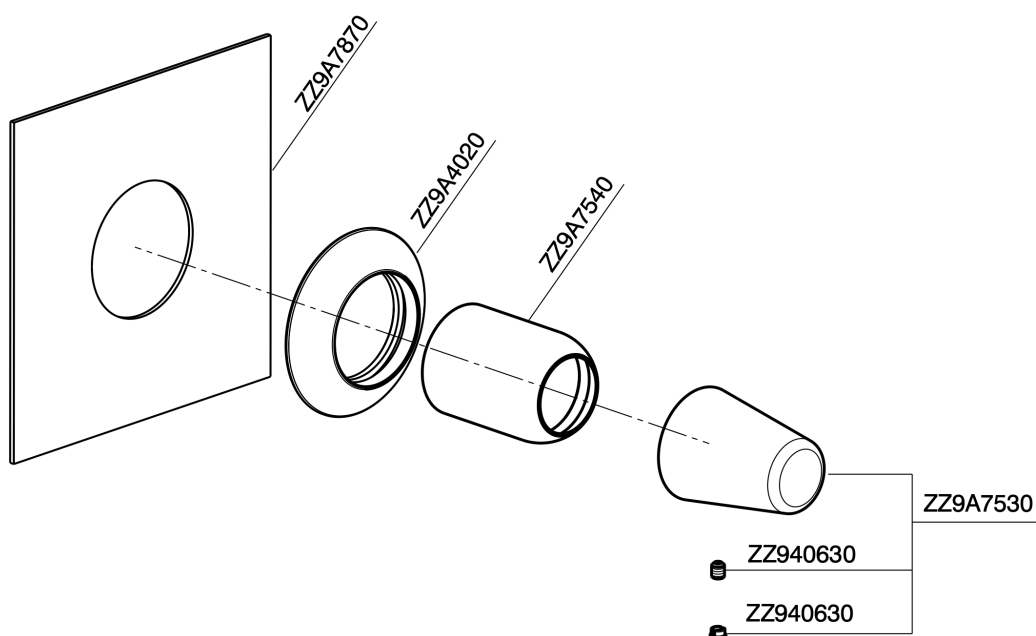

Exposed part for concealed S.L. shower valve VITA_VI003000

VI003000

<https://en.cisal.it/exposed-part-for-concealed-s-l-shower-valve-vita-vi003000>

Concealed single lever shower mixer CONCEALED_ZA005301

ZA005301

<https://en.cisal.it/concealed-single-lever-shower-mixer-concealed-za005301>

Concealed single lever shower mixer CONCEALED_ZA005300

ZA005300

<https://en.cisal.it/concealed-single-lever-shower-mixer-concealed-za005300>