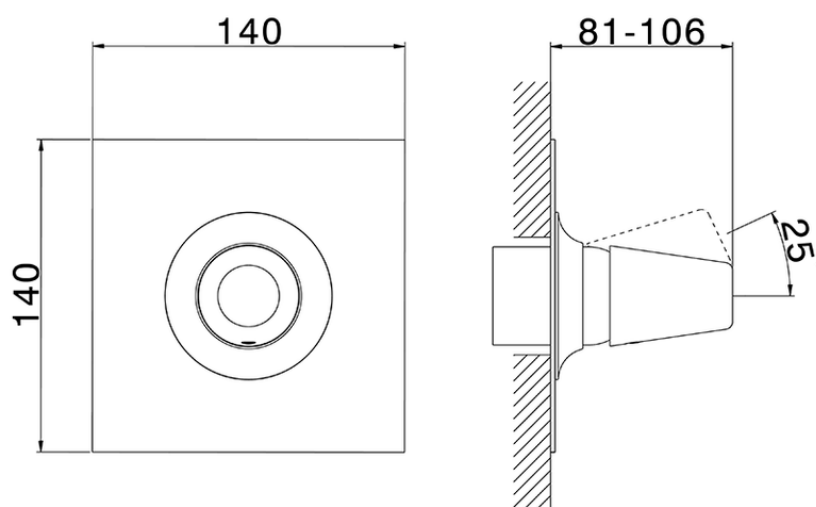

Exposed part for concealed S.L. shower valve VITA_VI003000

VI003000

<https://en.cisal.it/exposed-part-for-concealed-s-l-shower-valve-vita-vi003000>

Piastra/Plate/Plaque/Platte/Placa

2-3mm: XX 27-47 YY 54-74

10mm: XX 16-40 YY 43-68

ZA005301

<https://en.cisal.it/concealed-single-lever-shower-mixer-concealed-za005301>

Piastra/Plate/Plaque/Platte/Placa

2-3mm: XX 27-47 YY 54-74

10mm: XX 16-40 YY 43-68

ZA005300

<https://en.cisal.it/concealed-single-lever-shower-mixer-concealed-za005300>