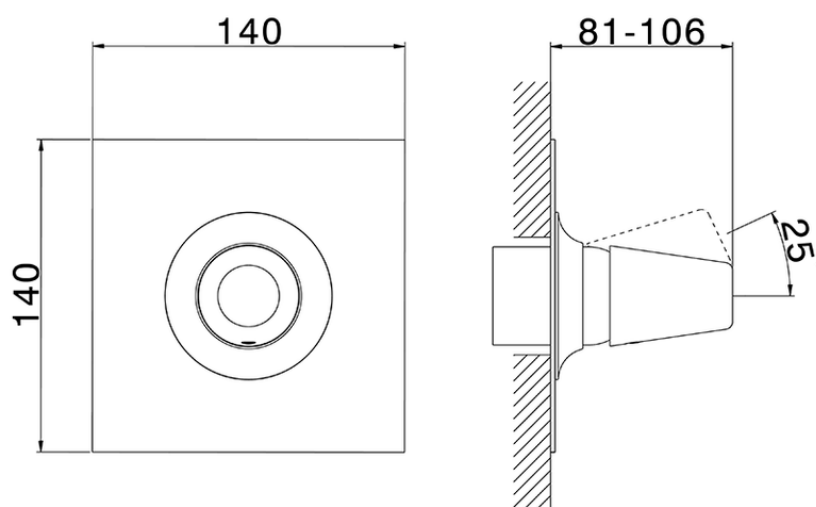

**Exposed part for concealed S.L. shower valve VITA\_VI003000**

VI003000

<https://en.cisal.it/exposed-part-for-concealed-s-l-shower-valve-vita-vi003000>

Piastra/Plate/Plaque/Platte/Placa

2-3mm: XX 27-47 YY 54-74

10mm: XX 16-40 YY 43-68

ZA005301

<https://en.cisal.it/concealed-single-lever-shower-mixer-concealed-za005301>

Piastra/Plate/Plaque/Platte/Placa

2-3mm: XX 27-47 YY 54-74

10mm: XX 16-40 YY 43-68

ZA005300

<https://en.cisal.it/concealed-single-lever-shower-mixer-concealed-za005300>