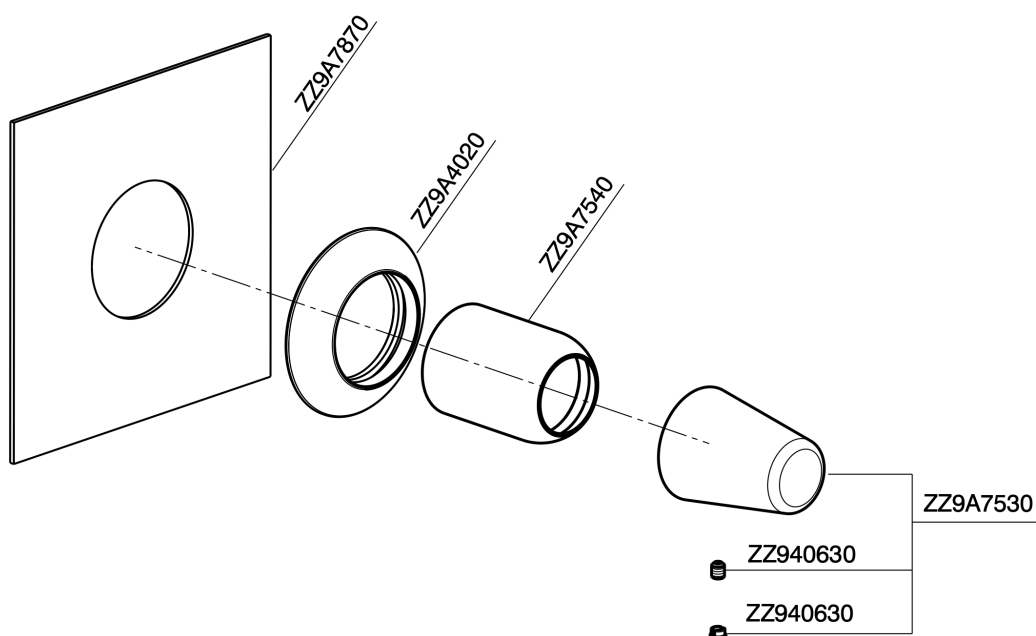

## Exposed part for concealed S.L. shower valve VITA\_VI003000

VI003000

<https://en.cisal.it/exposed-part-for-concealed-s-l-shower-valve-vita-vi003000>

## Concealed single lever shower mixer CONCEALED\_ZA005301

ZA005301

<https://en.cisal.it/concealed-single-lever-shower-mixer-concealed-za005301>

## Concealed single lever shower mixer CONCEALED\_ZA005300

ZA005300

<https://en.cisal.it/concealed-single-lever-shower-mixer-concealed-za005300>

2026-04-24