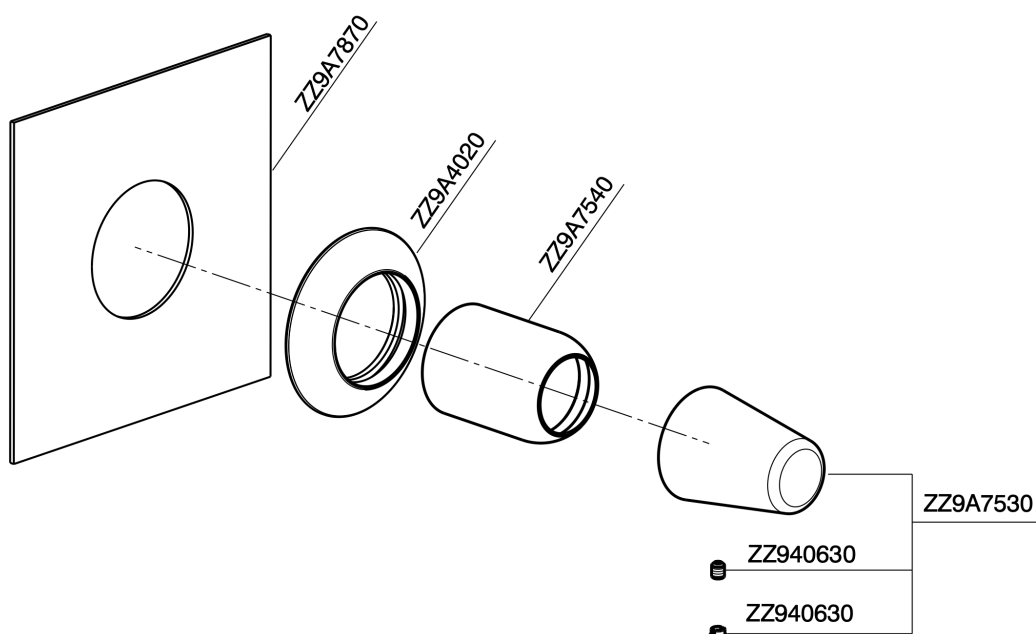

Exposed part for concealed S.L. shower valve VITA_VI003000

VI003000

<https://en.cisal.it/exposed-part-for-concealed-s-l-shower-valve-vita-vi003000>

Concealed single lever shower mixer CONCEALED_ZA005301

ZA005301

<https://en.cisal.it/concealed-single-lever-shower-mixer-concealed-za005301>

Concealed single lever shower mixer CONCEALED_ZA005300

ZA005300

<https://en.cisal.it/concealed-single-lever-shower-mixer-concealed-za005300>