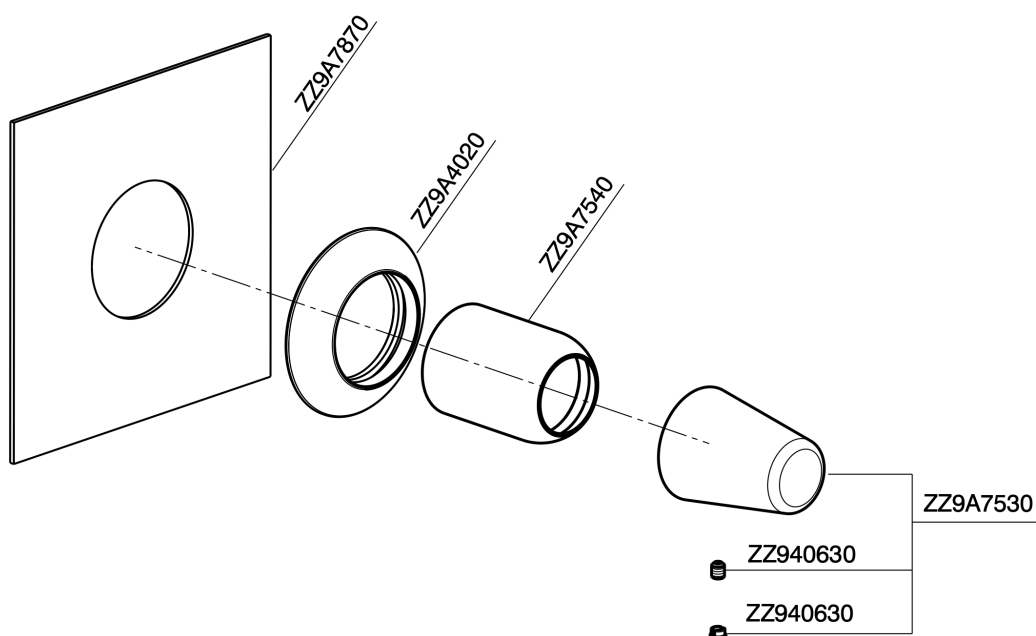

## Exposed part for concealed S.L. shower valve VITA\_VI003000

VI003000

<https://en.cisal.it/exposed-part-for-concealed-s-l-shower-valve-vita-vi003000>

## Concealed single lever shower mixer CONCEALED\_ZA005301

ZA005301

<https://en.cisal.it/concealed-single-lever-shower-mixer-concealed-za005301>

## Concealed single lever shower mixer CONCEALED\_ZA005300

ZA005300

<https://en.cisal.it/concealed-single-lever-shower-mixer-concealed-za005300>

2026-05-15