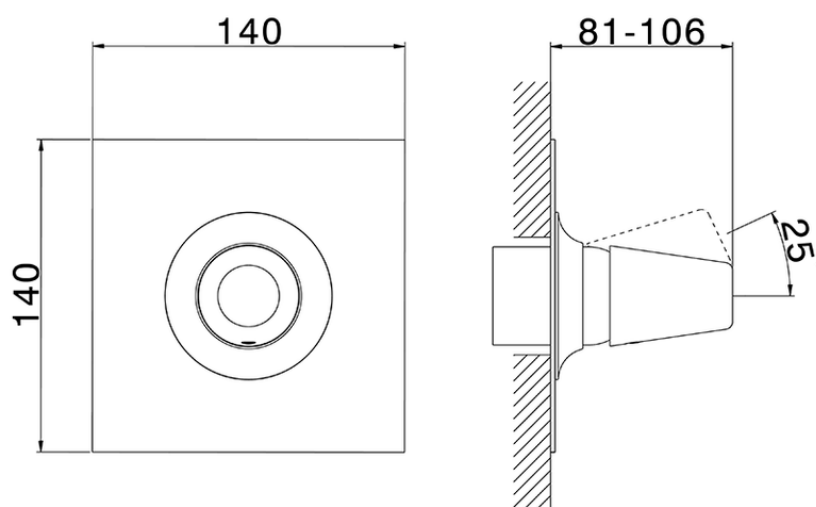

## Exposed part for concealed S.L. shower valve VITA\_VI003000

VI003000

<https://en.cisal.it/exposed-part-for-concealed-s-l-shower-valve-vita-vi003000>

Piastra/Plate/Plaque/Platte/Placa

2-3mm: XX 27-47 YY 54-74

10mm: XX 16-40 YY 43-68

ZA005301

<https://en.cisal.it/concealed-single-lever-shower-mixer-concealed-za005301>

Piastra/Plate/Plaque/Platte/Placa

2-3mm: XX 27-47 YY 54-74

10mm: XX 16-40 YY 43-68

ZA005300

<https://en.cisal.it/concealed-single-lever-shower-mixer-concealed-za005300>