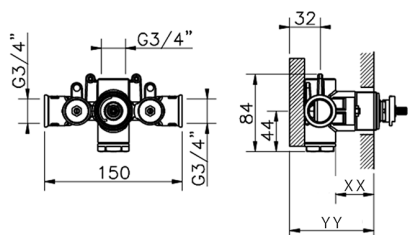

3/4" Concealed thermostatic valve CONCEALED_ZA007220

MODEL **ZA007220**

3/4" Concealed thermostatic valve, without
Stopvalve, without trim kit

AVAILABLE FINISHINGS

CHARACTERISTICS

Concealed **1**
Cartridge Spare Parts **23.51A.HF**
HF Thermostatic Valve

Piastra/Plate/Plaque/Platte/Placa
2-3mm: XX 25-40 YY 76-91
10mm: XX 16-31 YY 65-80

Thermostatic

The Cisal thermostatic is your personal water manager, helping you to handle, control and save water and energy.