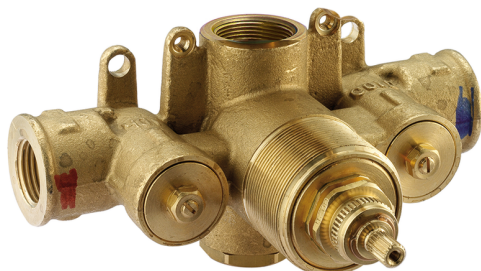

Exposed part for concealed thermo shower valve SLIM_SM007200

MODEL **SM007200**

Exposed part for concealed thermo shower valve, without stop valve, without concealed part, for items ZA007220

AVAILABLE FINISHINGS

-  **21** 21 Chrome
-  **2B** 2B Polished Nickel
-  **40** 40 Matt Black
-  **4Q** 4Q Matt White

CHARACTERISTICS

Installation **Concealed**
 Required concealed parts **ZA007220**

Thermostatic

The Cisal thermostatic is your personal water manager, helping you to handle, control and save water and energy.

3/4" Concealed thermostatic valve CONCEALED_ZA007220

MODEL **ZA007220**

3/4" Concealed thermostatic valve, without
Stopvalve, without trim kit

AVAILABLE FINISHINGS

CHARACTERISTICS

Concealed **1**
Cartridge Spare Parts **23.51A.HF**
HF Thermostatic Valve

Piastra/Plate/Plaque/Platte/Placa
2-3mm: XX 25-40 YY 76-91
10mm: XX 16-31 YY 65-80

Thermostatic

The Cisal thermostatic is your personal water manager, helping you to handle, control and save water and energy.