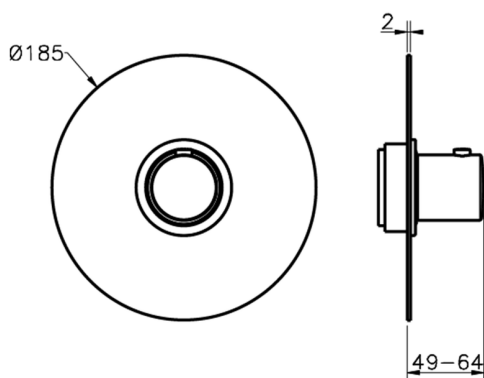

CHARACTERISTICS

Installation **Concealed**
Required concealed parts **ZA007220**

Thermostatic

The Cisal thermostatic is your personal water manager, helping you to handle, control and save water and energy.