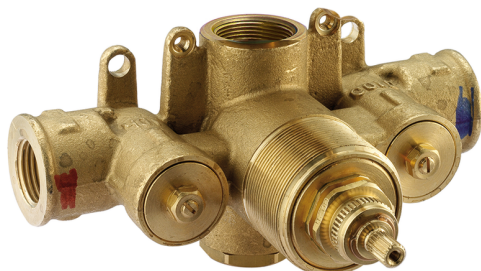

Exposed part for concealed thermo shower valve SLIM_SM007200

MODEL **SM007200**

Exposed part for concealed thermo shower valve, without stop valve, without concealed part, for items ZA007220

AVAILABLE FINISHINGS

-  **21** 21 Chrome
-  **2B** 2B Polished Nickel
-  **40** 40 Matt Black
-  **4Q** 4Q Matt White

CHARACTERISTICS

Installation **Concealed**
 Required concealed parts **ZA007220**

Thermostatic

The Cisal thermostatic is your personal water manager, helping you to handle, control and save water and energy.

3/4 Concealed thermostatic valve CONCEALED_ZA007220

MODEL **ZA007220**

3/4" Concealed thermostatic valve, without
Stopvalve, without trim kit

AVAILABLE FINISHINGS

CHARACTERISTICS

Concealed **1**
Cartridge Spare Parts **23.51A.HF**
HF Thermostatic Valve

Piastra/Plate/Plaque/Platte/Placa
2-3mm: XX 25-40 YY 76-91
10mm: XX 16-31 YY 65-80

Thermostatic

The Cisal thermostatic is your personal water manager, helping you to handle, control and save water and energy.