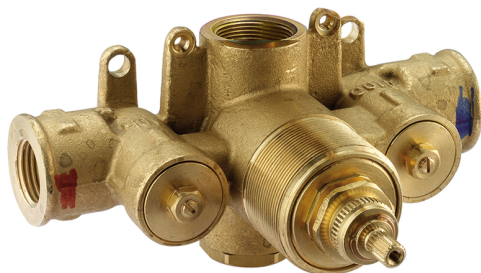

Exposed part for concealed thermo shower valve SLIM_SM007200

MODEL **SM007200**

Exposed part for concealed thermo shower valve, without stop valve, without concealed part, for items ZA007220

AVAILABLE FINISHINGS

-  **21** 21 Chrome
-  **2B** 2B Polished Nickel
-  **40** 40 Matt Black
-  **4Q** 4Q Matt White

CHARACTERISTICS

Installation **Concealed**
 Required concealed parts **ZA007220**

Thermostatic

The Cisal thermostatic is your personal water manager, helping you to handle, control and save water and energy.

3/4" Concealed thermostatic valve CONCEALED_ZA007220

MODEL **ZA007220**

3/4" Concealed thermostatic valve, without
Stopvalve, without trim kit

AVAILABLE FINISHINGS

CHARACTERISTICS

Concealed **1**
Cartridge Spare Parts **23.51A.HF**
HF Thermostatic Valve

Piastra/Plate/Plaque/Platte/Placa
2-3mm: XX 25-40 YY 76-91
10mm: XX 16-31 YY 65-80

Thermostatic

The Cisal thermostatic is your personal water manager, helping you to handle, control and save water and energy.