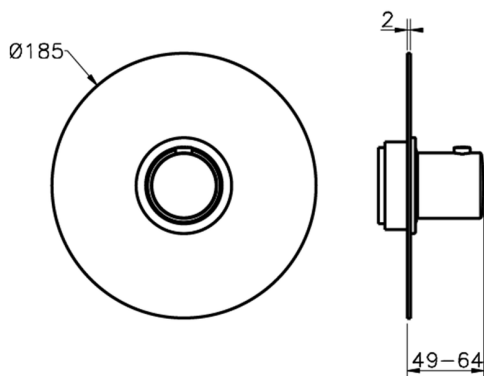

CHARACTERISTICS

Installation **Concealed**
Required concealed parts **ZA007220**

Thermostatic

The Cisal thermostatic is your personal water manager, helping you to handle, control and save water and energy.