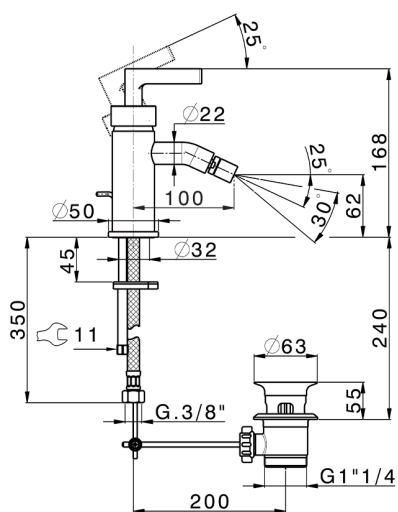

Single lever bidet mixer GRACE_GC000550

MODEL **GC000550**

Single lever bidet mixer, with 1"1/4 automatic pop-up waste, G.3/8" stainless steel flexible hoses

AVAILABLE FINISHINGS

-  **21** 21 Chrome
-  **2F** 2F Brushed Nickel
-  **2W** 2W Brushed Gold
-  **5H** 5H Dark Brass Brushed
-  **5L** 5L Brushed Black Titanium
-  **6T** 6T Chrome/Matt Black

CHARACTERISTICS

Cartridge Spare Parts **ZZ99672000**

35 mm Cartridge

EcoStop

EcoStop feature limits water flow to approximately 50% of maximum output with one point of resistance on setting. Push slightly past the middle stop only when full water output is required. This will save water up to 50%.