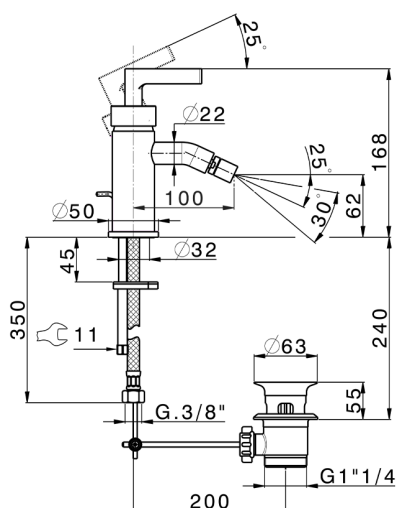

## Single lever bidet mixer GRACE\_GC000550

MODEL **GC000550**

Single lever bidet mixer, with 1"1/4 automatic pop-up waste, G.3/8" stainless steel flexible hoses

### CHARACTERISTICS

Cartridge Spare Parts **ZZ99672000**

**35 mm Cartridge**

### EcoStop

EcoStop feature limits water flow to approximately 50% of maximum output with one point of resistance on setting. Push slightly past the middle stop only when full water output is required. This will save water up to 50%.