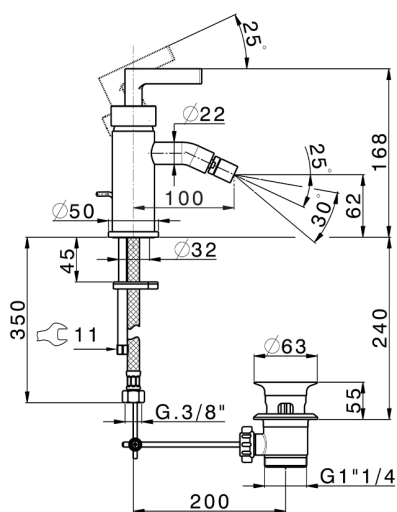

## Single lever bidet mixer GRACE\_GC000550

MODEL **GC000550**

Single lever bidet mixer, with 1"1/4 automatic pop-up waste, G.3/8" stainless steel flexible hoses

### CHARACTERISTICS

Cartridge Spare Parts **ZZ99672000**

**35 mm Cartridge**

### EcoStop

EcoStop feature limits water flow to approximately 50% of maximum output with one point of resistance on setting. Push slightly past the middle stop only when full water output is required. This will save water up to 50%.