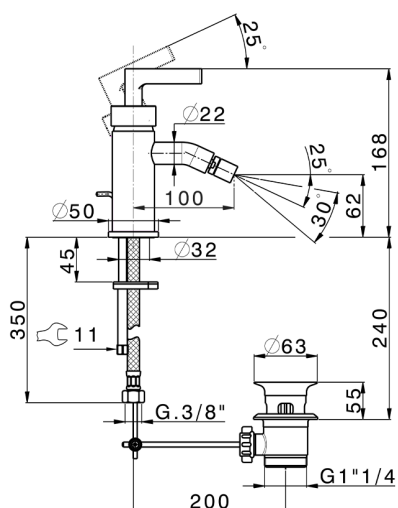

## Single lever bidet mixer GRACE\_GC000550

MODEL **GC000550**

Single lever bidet mixer, with 1"1/4 automatic pop-up waste, G.3/8" stainless steel flexible hoses

### CHARACTERISTICS

Cartridge Spare Parts **ZZ99672000**

**35 mm Cartridge**

### EcoStop

EcoStop feature limits water flow to approximately 50% of maximum output with one point of resistance on setting. Push slightly past the middle stop only when full water output is required. This will save water up to 50%.