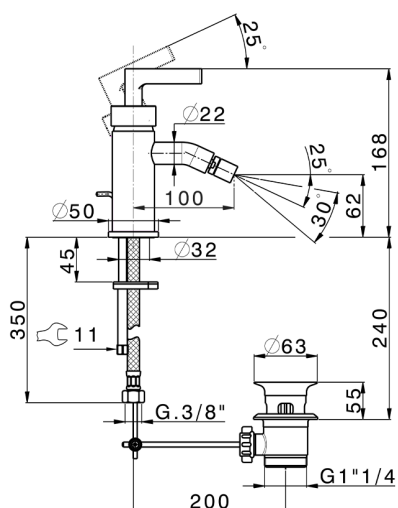

Single lever bidet mixer GRACE_GC000550

MODEL **GC000550**

Single lever bidet mixer, with 1"1/4 automatic pop-up waste, G.3/8" stainless steel flexible hoses

AVAILABLE FINISHINGS

-  **21** 21 Chrome
-  **2F** 2F Brushed Nickel
-  **2W** 2W Brushed Gold
-  **5H** 5H Dark Brass Brushed
-  **5L** 5L Brushed Black Titanium
-  **6T** 6T Chrome/Matt Black

CHARACTERISTICS

Cartridge Spare Parts **ZZ99672000**

35 mm Cartridge

EcoStop

EcoStop feature limits water flow to approximately 50% of maximum output with one point of resistance on setting. Push slightly past the middle stop only when full water output is required. This will save water up to 50%.