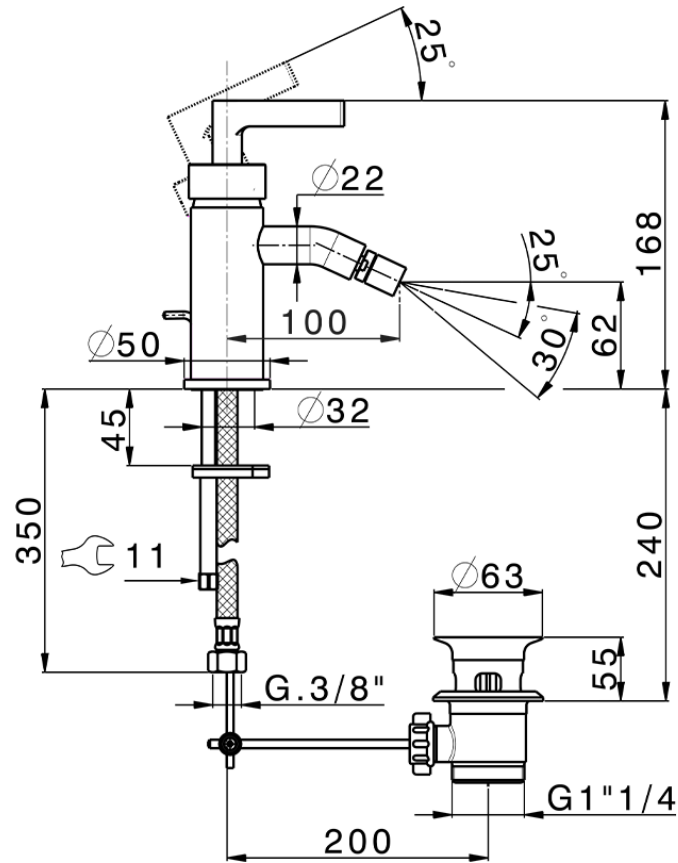

**Single lever bidet mixer GRACE\_GC000550**

GC000550

<https://en.cisal.it/single-lever-bidet-mixer-grace-gc000550>

2026-06-05