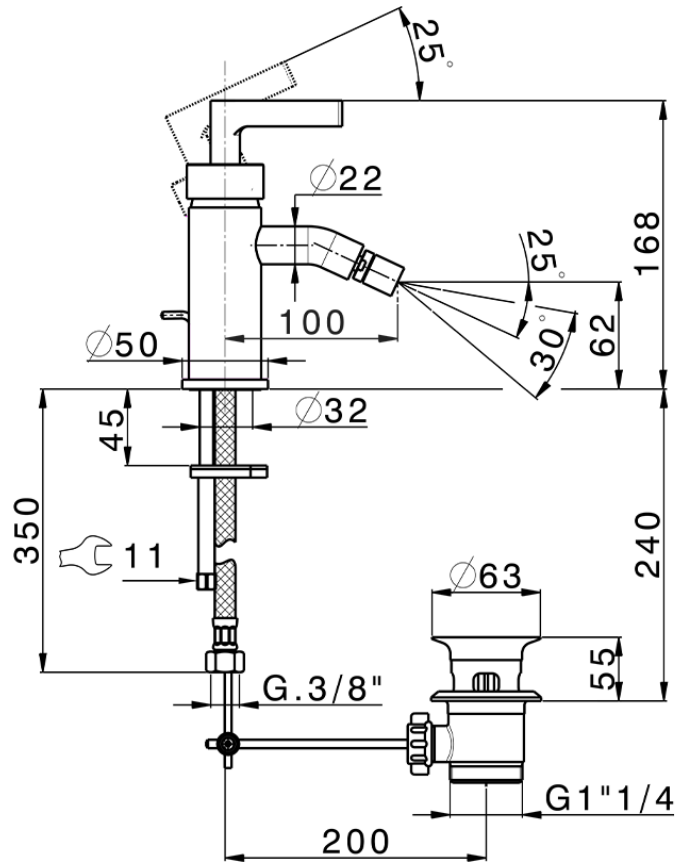

**Single lever bidet mixer GRACE\_GC000550**

GC000550

<https://en.cisal.it/single-lever-bidet-mixer-grace-gc000550>

2026-04-24