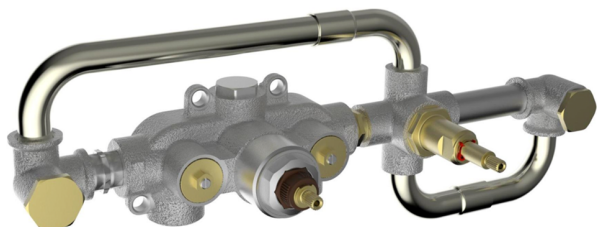

Exposed part for con.thermo. bath mixer, 2-outlet HI-RISE_RI019440

MODEL **RI019440**

Exposed part for con.thermo.bath mixer, 2-outlet,with 2 outlet deviastop,without concealed part,for item ZA019440

AVAILABLE FINISHINGS

Thermostatic

The Cisal thermostatic is your personal water manager, helping you to handle, control and save water and energy.

CHARACTERISTICS

Installation **Concealed**
 Required concealed parts **ZA019440**

Concealed thermostatic bath mixer, 2-outlets CONCEALED_ZA019440

MODEL **ZA019440**

Concealed thermostatic bath mixer, 2-outlets, without trim kit

AVAILABLE FINISHINGS

04 04 Without finishing

CHARACTERISTICS

Concealed **1**
 Cartridge Spare Parts **24.04A.PP**
8x20 Plus P Thermostatic Valve

Thermostatic

The Cisal thermostatic is your personal water manager, helping you to handle, control and save water and energy.