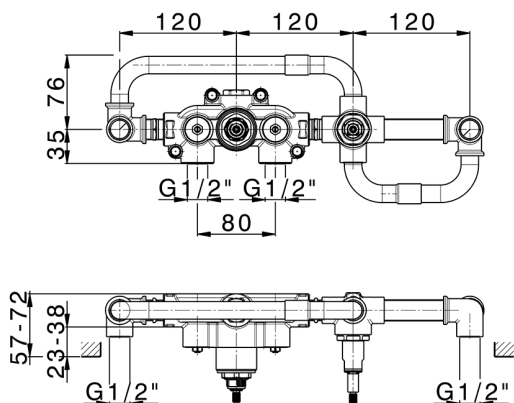

Concealed thermostatic bath mixer, 2-outlets CONCEALED_ZA019440

MODEL **ZA019440**

Concealed thermostatic bath mixer, 2-outlets, without trim kit

AVAILABLE FINISHINGS

04 04 Without finishing

CHARACTERISTICS

Concealed **1**
Cartridge Spare Parts **24.04A.PP**
8x20 Plus P Thermostatic Valve

Thermostatic

The Cisal thermostatic is your personal water manager, helping you to handle, control and save water and energy.

2024-12-21