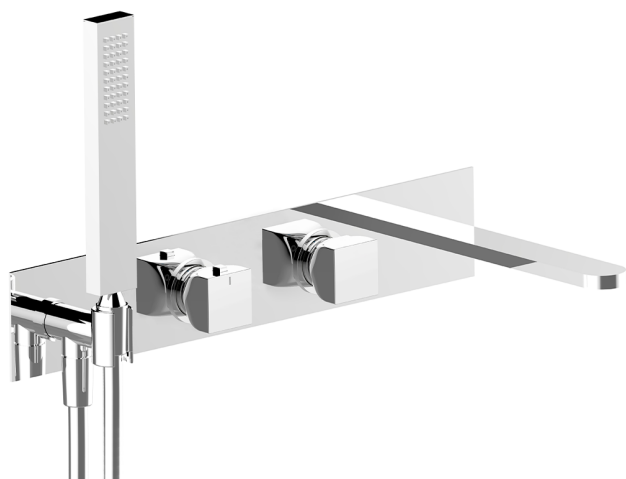

Exposed part for con.thermo. bath mixer, 2-outlet HI-RISE_RI019440

MODEL **RI019440**

Exposed part for con.thermo.bath mixer, 2-outlet,with 2 outlet deviastop,without concealed part,for item ZA019440

AVAILABLE FINISHINGS

Thermostatic

The Cisal thermostatic is your personal water manager, helping you to handle, control and save water and energy.

CHARACTERISTICS

Installation **Concealed**
 Required concealed parts **ZA019440**

Concealed thermostatic bath mixer, 2-outlets CONCEALED_ZA019440

MODEL **ZA019440**

Concealed thermostatic bath mixer, 2-outlets, without trim kit

AVAILABLE FINISHINGS

04 04 Without finishing

CHARACTERISTICS

Concealed **1**
 Cartridge Spare Parts **24.04A.PP**
8x20 Plus P Thermostatic Valve

Thermostatic

The Cisal thermostatic is your personal water manager, helping you to handle, control and save water and energy.