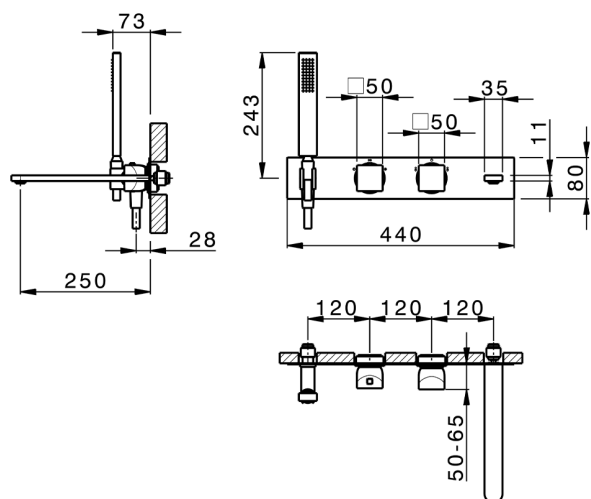

Exposed part for con.thermo. bath mixer, 2-outlet HI-RISE_RI019440

MODEL **RI019440**

Exposed part for con.thermo.bath mixer, 2-outlet,with 2 outlet deviastop,without concealed part,for item ZA019440

AVAILABLE FINISHINGS

-  **21** 21 Chrome
-  **6X** 6X Matt White/Brushed Gold
-  **6V** 6V Matt White/Brushed Nickel
-  **5G** 5G Rose Gold
-  **4Q** 4Q Matt White
-  **40** 40 Matt Black
-  **2W** 2W Brushed Gold
-  **2F** 2F Brushed Nickel
-  **24** 24 Gold
-  **7W** 7W Matt Black/Brushed Gold

Concealed thermostatic bath mixer, 2-outlets CONCEALED_ZA019440

MODEL **ZA019440**

Concealed thermostatic bath mixer, 2-outlets, without trim kit

AVAILABLE FINISHINGS

04 04 Without finishing

CHARACTERISTICS