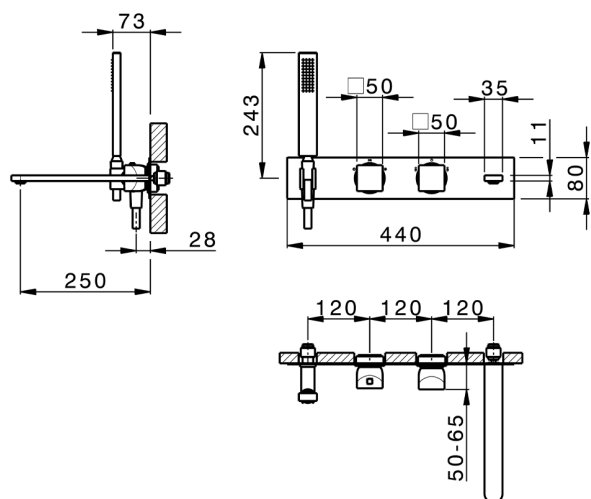

## Exposed part for con.thermo. bath mixer, 2-outlet HI-RISE\_RI019440

MODEL **RI019440**

Exposed part for con.thermo.bath mixer, 2-outlet,with 2 outlet deviastop,without concealed part,for item ZA019440

## Concealed thermostatic bath mixer, 2-outlets CONCEALED\_ZA019440

MODEL **ZA019440**

Concealed thermostatic bath mixer, 2-outlets, without trim kit

AVAILABLE FINISHINGS

CHARACTERISTICS

Concealed **1**  
 Cartridge Spare Parts **24.04A.PP**  
**8x20 Plus P Thermostatic Valve**