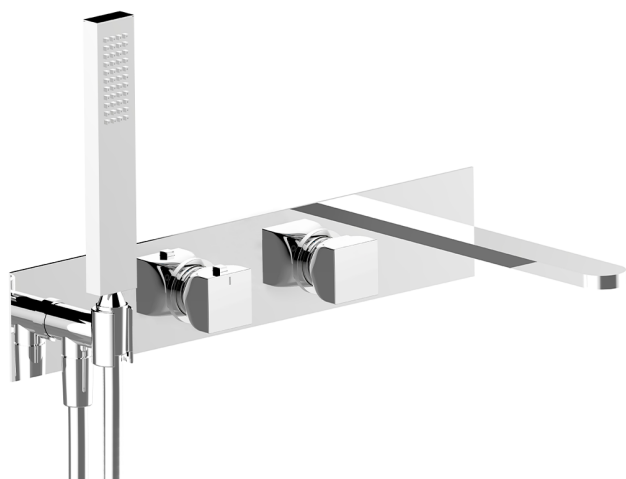

## Exposed part for con.thermo. bath mixer, 2-outlet HI-RISE\_RI019440

MODEL **RI019440**

Exposed part for con.thermo.bath mixer, 2-outlet,with 2 outlet deviastop,without concealed part,for item ZA019440

### Thermostatic

The Cisal thermostatic is your personal water manager, helping you to handle, control and save water and energy.

## Concealed thermostatic bath mixer, 2-outlets CONCEALED\_ZA019440

MODEL **ZA019440**

Concealed thermostatic bath mixer, 2-outlets, without trim kit

AVAILABLE FINISHINGS

CHARACTERISTICS

Concealed **1**  
 Cartridge Spare Parts **24.04A.PP**  
**8x20 Plus P Thermostatic Valve**