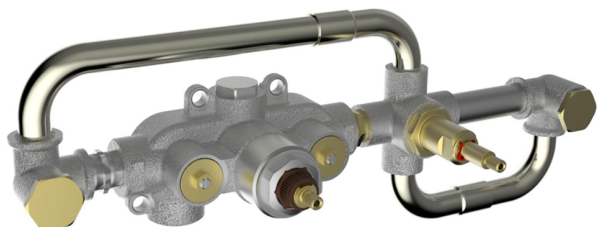

## Exposed part for con.thermo. bath mixer, 2-outlet HI-RISE\_RI019440

MODEL **RI019440**

Exposed part for con.thermo.bath mixer, 2-outlet,with 2 outlet deviastop,without concealed part,for item ZA019440

### Thermostatic

The Cisal thermostatic is your personal water manager, helping you to handle, control and save water and energy.

## Concealed thermostatic bath mixer, 2-outlets CONCEALED\_ZA019440

MODEL **ZA019440**

Concealed thermostatic bath mixer, 2-outlets, without trim kit

AVAILABLE FINISHINGS

CHARACTERISTICS

Concealed **1**  
 Cartridge Spare Parts **24.04A.PP**  
**8x20 Plus P Thermostatic Valve**

### Thermostatic

The Cisal thermostatic is your personal water manager, helping you to handle, control and save water and energy.

2025-01-02