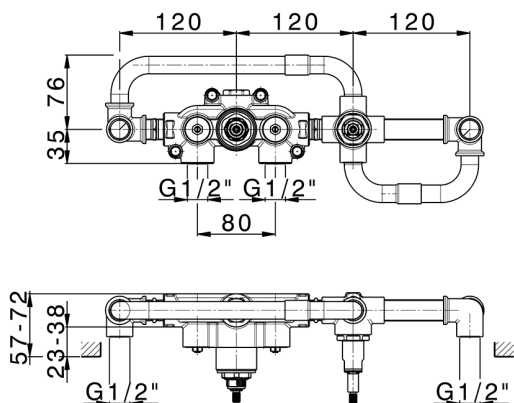

## Concealed thermostatic bath mixer, 2-outlets CONCEALED\_ZA019440

MODEL **ZA019440**

Concealed thermostatic bath mixer, 2-outlets, without trim kit

AVAILABLE FINISHINGS

CHARACTERISTICS

Concealed **1**  
 Cartridge Spare Parts **24.04A.PP**  
**8x20 Plus P Thermostatic Valve**