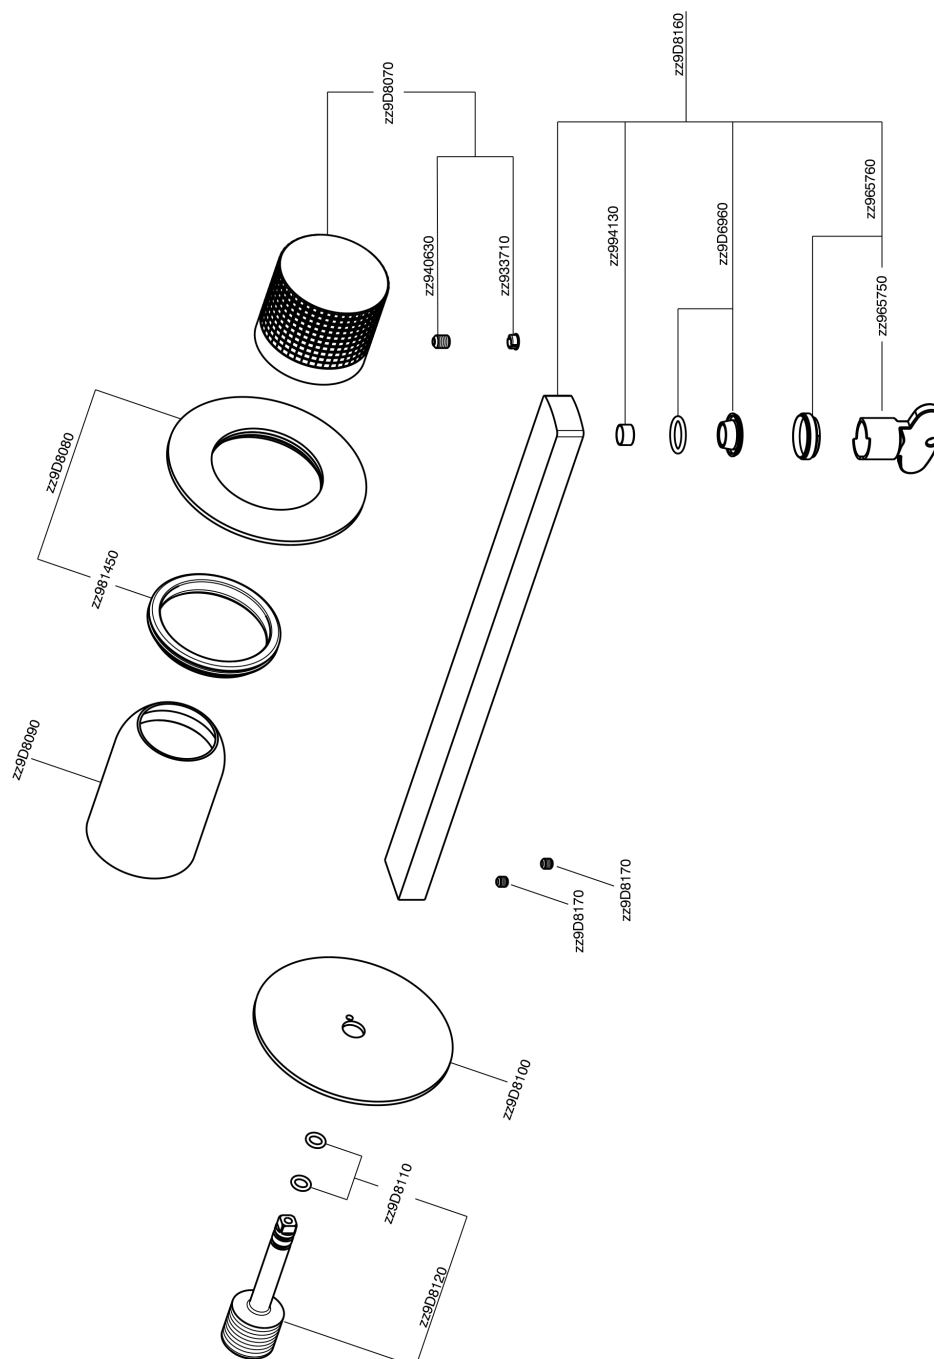

## Exposed part for single lever washbasin valve NUANCE X32\_X200511

X200511

<https://en.cisal.it/exposed-part-for-single-lever-washbasin-valve-nuance-x32-x200511>

2026-02-23