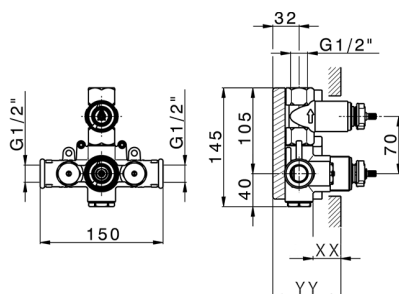

Exposed part for con.thermo.shower valve 1-outlet SLIM_SM007300

MODEL **SM007300**

Exposed part for con.thermo.shower valve
1-outlet, stop valve, without concealed part, for items
ZA007301

AVAILABLE FINISHINGS

Concealed thermostatic shower valve, 1-outlet CONCEALED_ZA007301

MODEL **ZA007301**

Concealed thermostatic shower valve,
1-outlet, Stopvalve with 1/2" outlet, without trim kit

AVAILABLE FINISHINGS

CHARACTERISTICS

Concealed **1**
 Cartridge Spare Parts **24.04A.PP**
8x20 Plus P Thermostatic Valve

Piastra/Plate/Plaque/Platte/Placa
 2-3mm: XX 25-40 YY 76-91
 10mm: XX 16-31 YY 65-80

Thermostatic

The Cisal thermostatic is your personal water manager, helping you to handle, control and save water and energy.