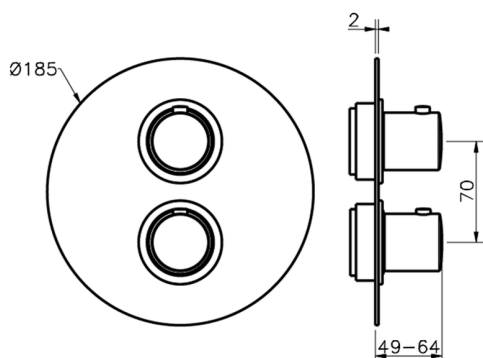

CHARACTERISTICS

Installation **Concealed**
Required concealed parts **ZA007301**

Thermostatic

The Cisal thermostatic is your personal water manager, helping you to handle, control and save water and energy.