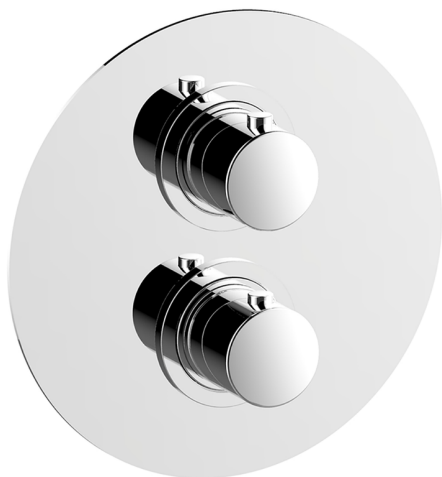

Exposed part for con.thermo.shower valve 1-outlet SLIM_SM007300

MODEL **SM007300**

Exposed part for con.thermo.shower valve
1-outlet, stop valve, without concealed part, for items
ZA007301

AVAILABLE FINISHINGS

-  **21** 21 Chrome
-  **2B** 2B Polished Nickel
-  **40** 40 Matt Black
-  **4Q** 4Q Matt White

CHARACTERISTICS

Installation **Concealed**
Required concealed parts **ZA007301**

Thermostatic

The Cisal thermostatic is your personal water manager, helping you to handle, control and save water and energy.

Concealed thermostatic shower valve, 1-outlet CONCEALED_ZA007301

MODEL **ZA007301**

Concealed thermostatic shower valve,
1-outlet, Stopvalve with 1/2" outlet, without trim kit

AVAILABLE FINISHINGS

CHARACTERISTICS