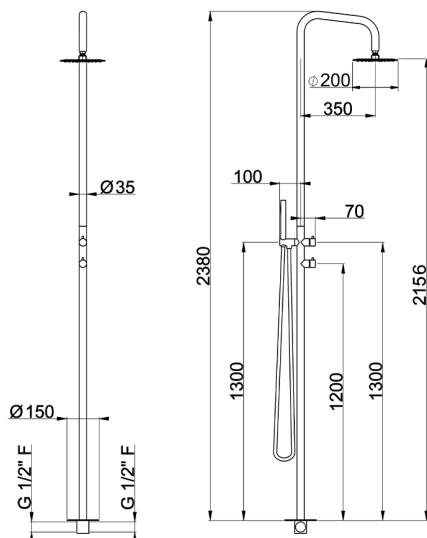

Free Standing Progressive Shower Column WELLNESS_XI005110

MODEL **XI005110**

Free Standing Progressive Shower Column, 2 outlet diverter, for Indoor/Outdoor use, D.200 mm INOX round showerhead, INOX D.26 mm minimalistic one spray handshower, INOX AISI 316L

AVAILABLE FINISHINGS

D1 D1 Brushed Inox

CHARACTERISTICS

Cartridge Spare Parts **ZZ9E521000**

25 mm Progressive single-lever cartridge

2024-12-22