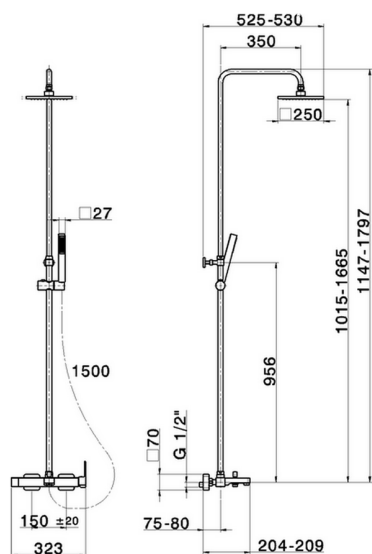

3-functions single lever bath set SHOWER COLUMNS_RR004121

MODEL **RR004121**

3-functions single lever bath set, 2 outlet diverter, adjustable riser column, sliding shower bracket, ABS 27x27mm one spray minimalist square handshower, 250x250 mm Brass square showerhead 8 mm thick, 150 cm smooth SILVERFLEX Flexible Hose

AVAILABLE FINISHINGS

CHARACTERISTICS

Cartridge Spare Parts **ZZ95409000**

35 mm Cartridge

EcoStop

EcoStop feature limits water flow to approximately 50% of maximum output with one point of resistance on setting. Push slightly past the middle stop only when full water output is required. This will save water up to 50%.