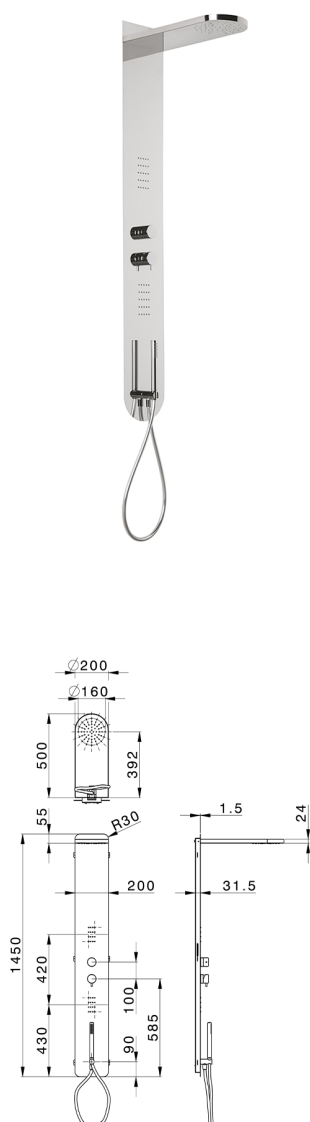

3-fonctions single lever shower panel WELLNESS_ZS005050

MODEL **ZS005050**

3-fonctions single lever shower panel, stainless steel
 AISI 304 shower panel, 3 outlet deviatop
 cartridge, handshower holder with wall elbow, 23 mm
 Brass One Spray handshower, 2 front body jets, L.500
 Ø100 thick 24mm rectang. round showerhead, rain
 function, 150 cm PVC Flexible Hose

AVAILABLE FINISHINGS

-  **D1** D1 Brushed Inox
-  **40** 40 Matt Black
-  **4Q** 4Q Matt White
-  **D2** D2 Polished Inox

CHARACTERISTICS

Cartridge Spare Parts **ZZ99751000**

35 mm Cartridge

2026-06-13