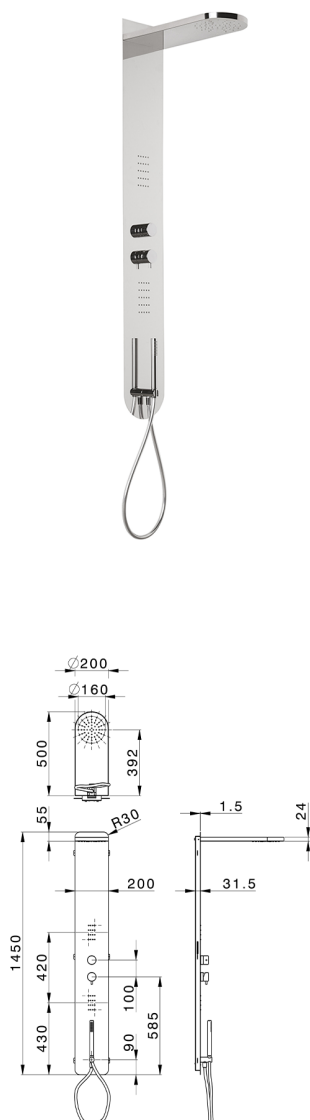

3-fonctions single lever shower panel WELLNESS_ZS005050

MODEL **ZS005050**

3-fonctions single lever shower panel, stainless steel
 AISI 304 shower panel, 3 outlet deviatop
 cartridge, handshower holder with wall elbow, 23 mm
 Brass One Spray handshower, 2 front body jets, L.500
 Ø100 thick 24mm rectang. round showerhead, rain
 function, 150 cm PVC Flexible Hose

AVAILABLE FINISHINGS

-  **D1** D1 Brushed Inox
-  **40** 40 Matt Black
-  **4Q** 4Q Matt White
-  **D2** D2 Polished Inox

CHARACTERISTICS

Cartridge Spare Parts **ZZ99751000**

35 mm Cartridge

2026-04-06