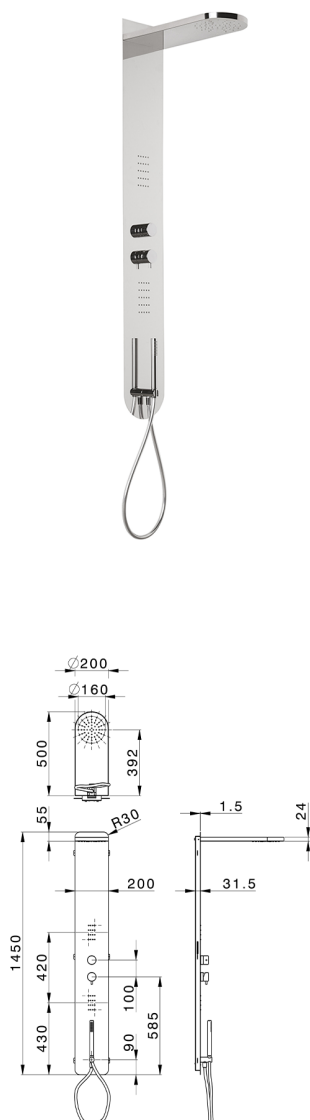

3-fonctions single lever shower panel WELLNESS_ZS005050

MODEL **ZS005050**

3-fonctions single lever shower panel, stainless steel
 AISI 304 shower panel, 3 outlet deviatop
 cartridge, handshower holder with wall elbow, 23 mm
 Brass One Spray handshower, 2 front body jets, L.500
 Ø100 thick 24mm rectang. round showerhead, rain
 function, 150 cm PVC Flexible Hose

AVAILABLE FINISHINGS

-  **D1** D1 Brushed Inox
-  **40** 40 Matt Black
-  **4Q** 4Q Matt White
-  **D2** D2 Polished Inox

CHARACTERISTICS

Cartridge Spare Parts **ZZ99751000**

35 mm Cartridge

2026-05-17