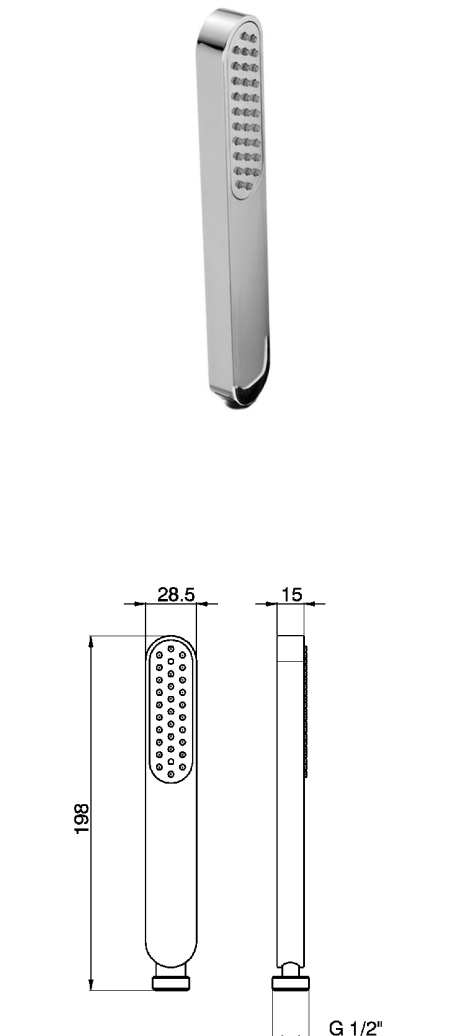

Lineaviva handshower SHOWER_DS014250

MODEL **DS014250**

Lineaviva handshower, ABS one spray

AVAILABLE FINISHINGS

- **21** 21 Chrome
- **2B** 2B Polished Nickel
- **2F** 2F Brushed Nickel
- **40** 40 Matt Black
- **4Q** 4Q Matt White

CHARACTERISTICS

2026-04-24