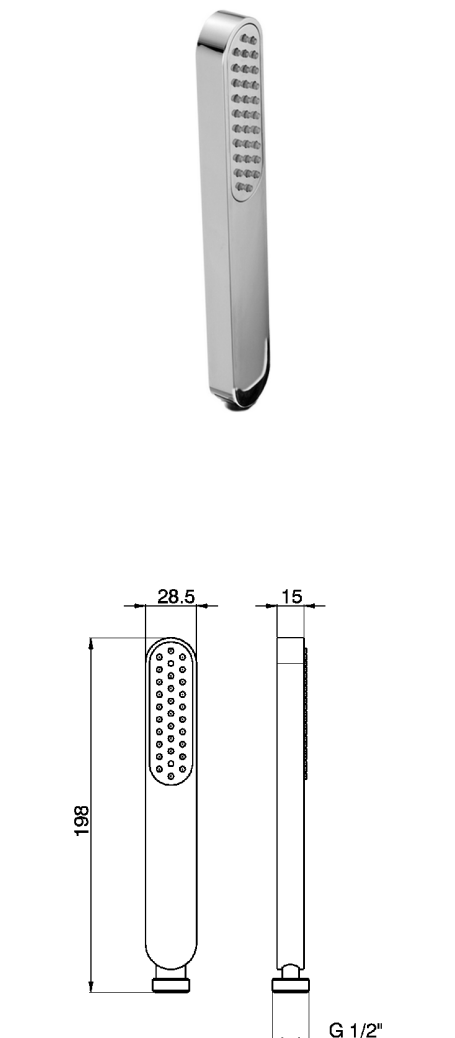

Lineaviva handshower SHOWER_DS014250

MODEL **DS014250**

Lineaviva handshower, ABS one spray

AVAILABLE FINISHINGS

- **21** 21 Chrome
- **2B** 2B Polished Nickel
- **2F** 2F Brushed Nickel
- **40** 40 Matt Black
- **4Q** 4Q Matt White

CHARACTERISTICS

2026-06-05