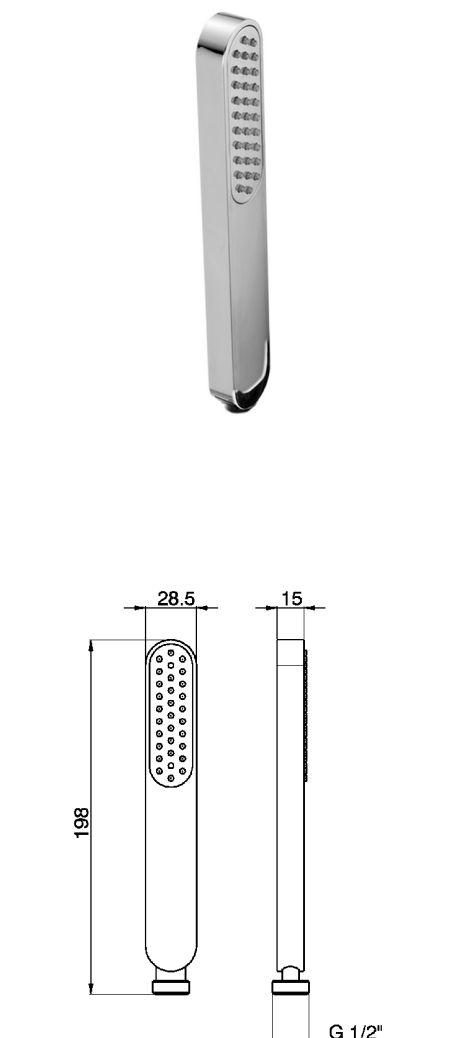

Lineaviva handshower SHOWER_DS014250

MODEL **DS014250**

Lineaviva handshower, ABS one spray

AVAILABLE FINISHINGS

- **21** 21 Chrome
- **2B** 2B Polished Nickel
- **2F** 2F Brushed Nickel
- **40** 40 Matt Black
- **4Q** 4Q Matt White

CHARACTERISTICS

2026-04-04