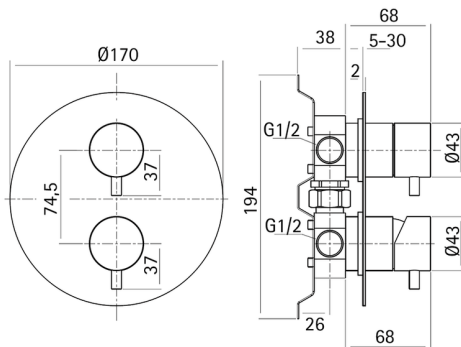

Concealed single lever bath-shower valve XION_XI000213

MODEL **XI000213**

Concealed single lever bath-shower valve, with concealed part, 2-Way rotating diverter, Inox AISI 316L

AVAILABLE FINISHINGS

D1 D1 Brushed Inox

CHARACTERISTICS

Cartridge Spare Parts **ZZ96779000**

35 mm Cartridge

Concealed single lever bath-shower valve XION_XI000213

XI000213

<https://en.cisal.it/concealed-single-lever-bath-shower-valve-xion-xi000213>