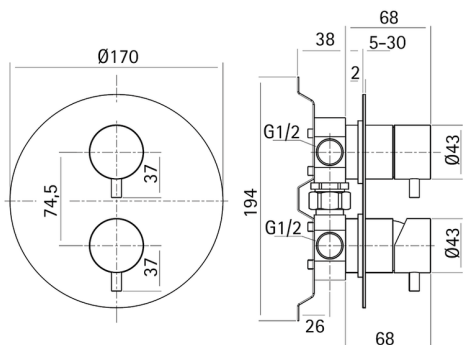

Concealed single lever bath-shower valve XION_XI000213

MODEL **XI000213**

Concealed single lever bath-shower valve, with concealed part, 2-Way rotating diverter, Inox AISI 316L

AVAILABLE FINISHINGS

D1 D1 Brushed Inox

CHARACTERISTICS

Cartridge Spare Parts **ZZ96779000**

35 mm Cartridge

Concealed single lever bath-shower valve XION_XI000213

XI000213

<https://en.cisal.it/concealed-single-lever-bath-shower-valve-xion-xi000213>