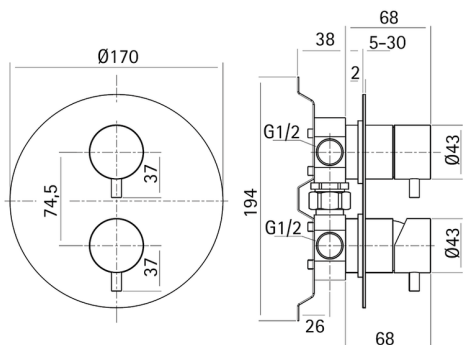

CHARACTERISTICS

Cartridge Spare Parts **ZZ96779000**

35 mm Cartridge