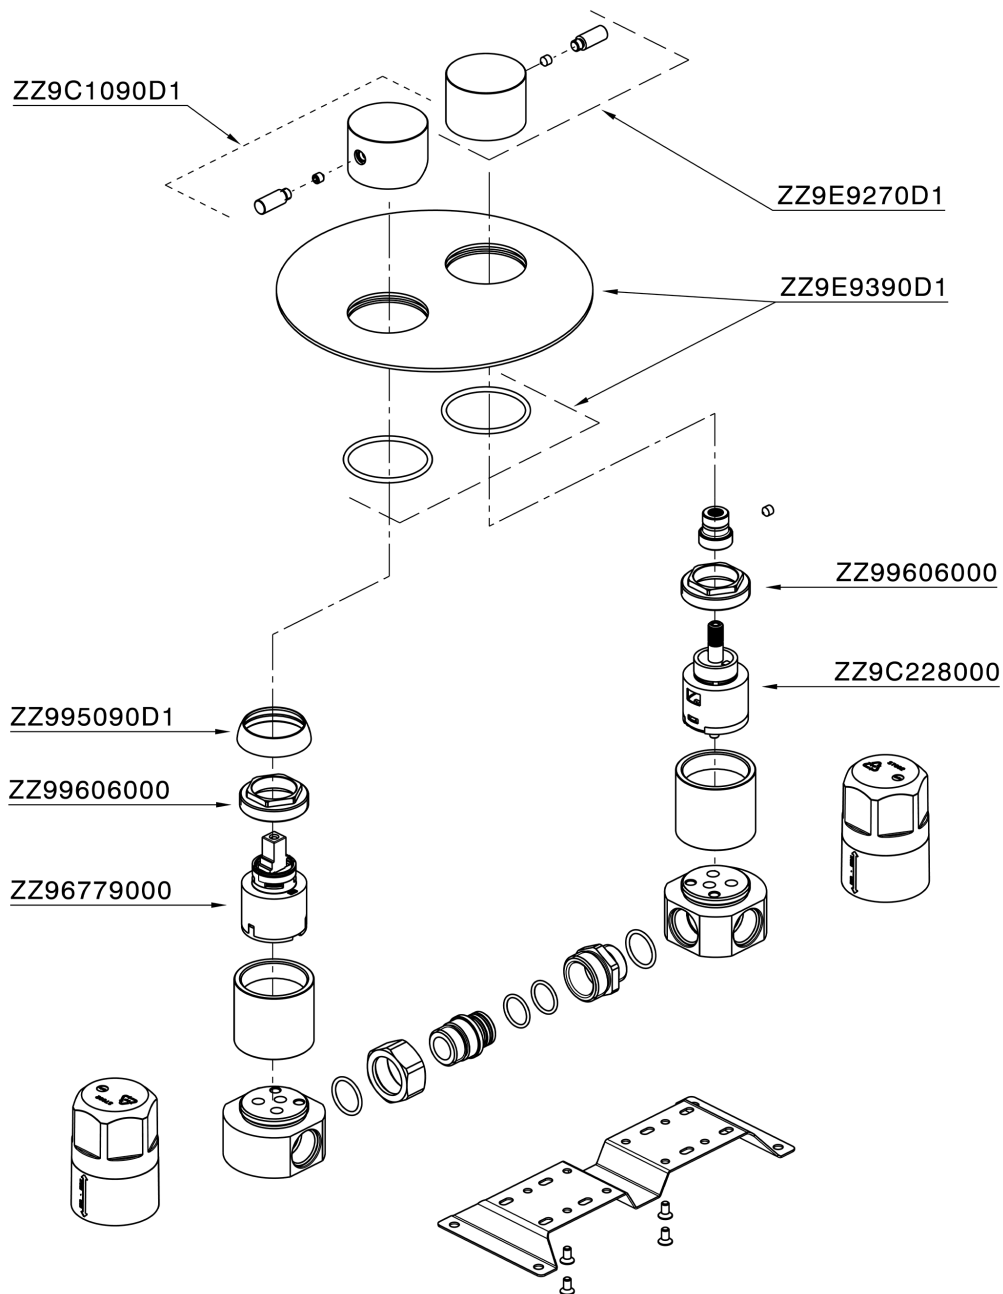

Concealed single lever bath-shower valve XION_XI000213

MODEL **XI000213**

Concealed single lever bath-shower valve, with concealed part, 2-Way rotating diverter, Inox AISI 316L

AVAILABLE FINISHINGS

D1 D1 Brushed Inox

CHARACTERISTICS

Cartridge Spare Parts **ZZ96779000**

35 mm Cartridge

Concealed single lever bath-shower valve XION_XI000213

XI000213

<https://en.cisal.it/concealed-single-lever-bath-shower-valve-xion-xi000213>