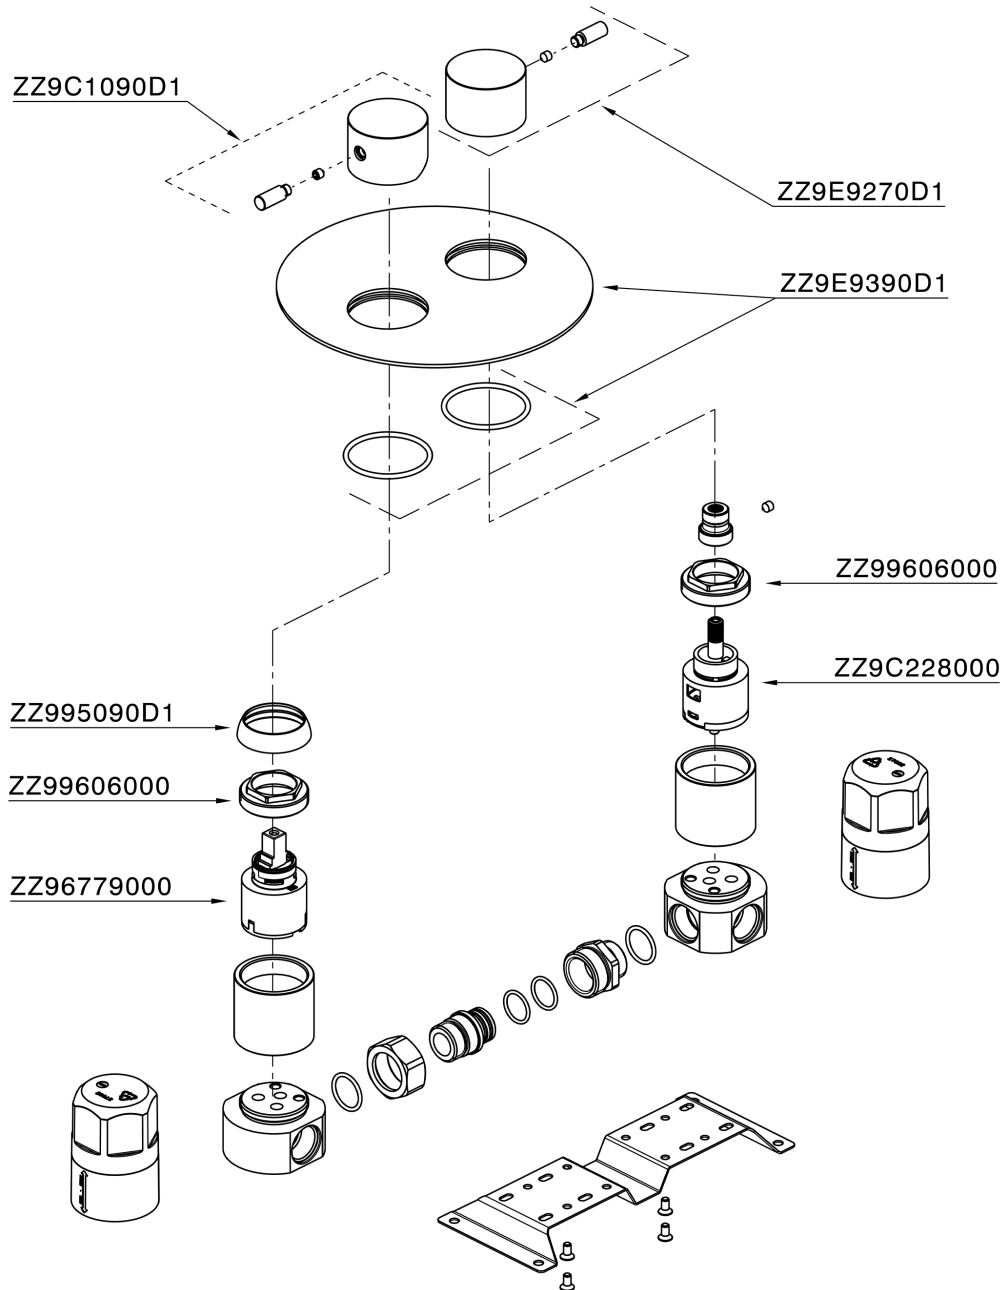

## Concealed single lever bath-shower valve XION\_XI000213

MODEL **XI000213**

Concealed single lever bath-shower valve, with concealed part, 2-Way rotating diverter, Inox AISI 316L

### CHARACTERISTICS

Cartridge Spare Parts **ZZ96779000**

**35 mm Cartridge**

## Concealed single lever bath-shower valve XION\_XI000213

XI000213

<https://en.cisal.it/concealed-single-lever-bath-shower-valve-xion-xi000213>

2026-04-28