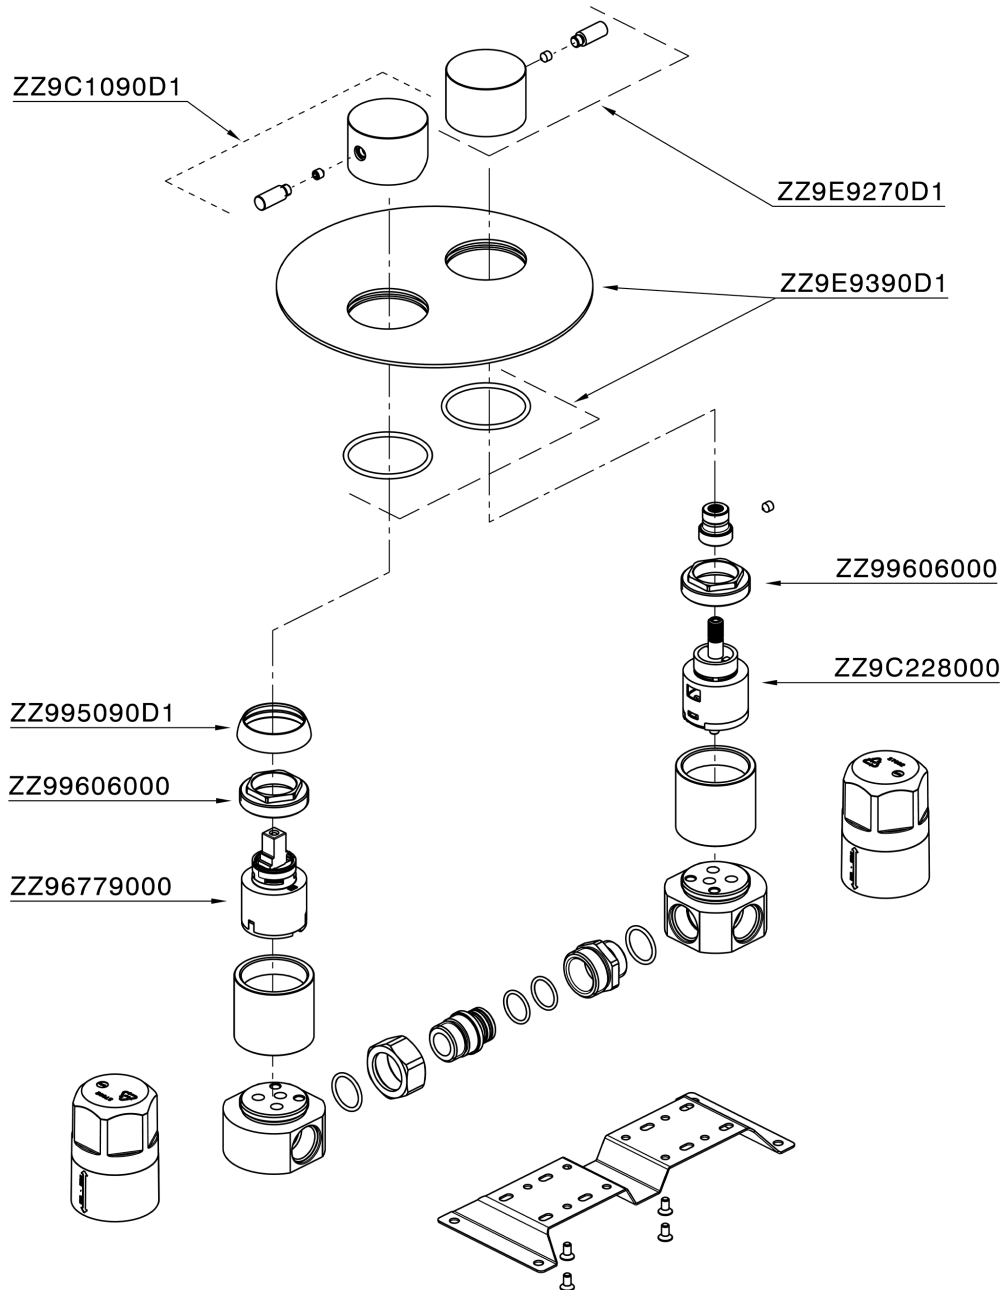

Concealed single lever bath-shower valve XION_XI000213

XI000213

<https://en.cisal.it/concealed-single-lever-bath-shower-valve-xion-xi000213>

2026-05-19