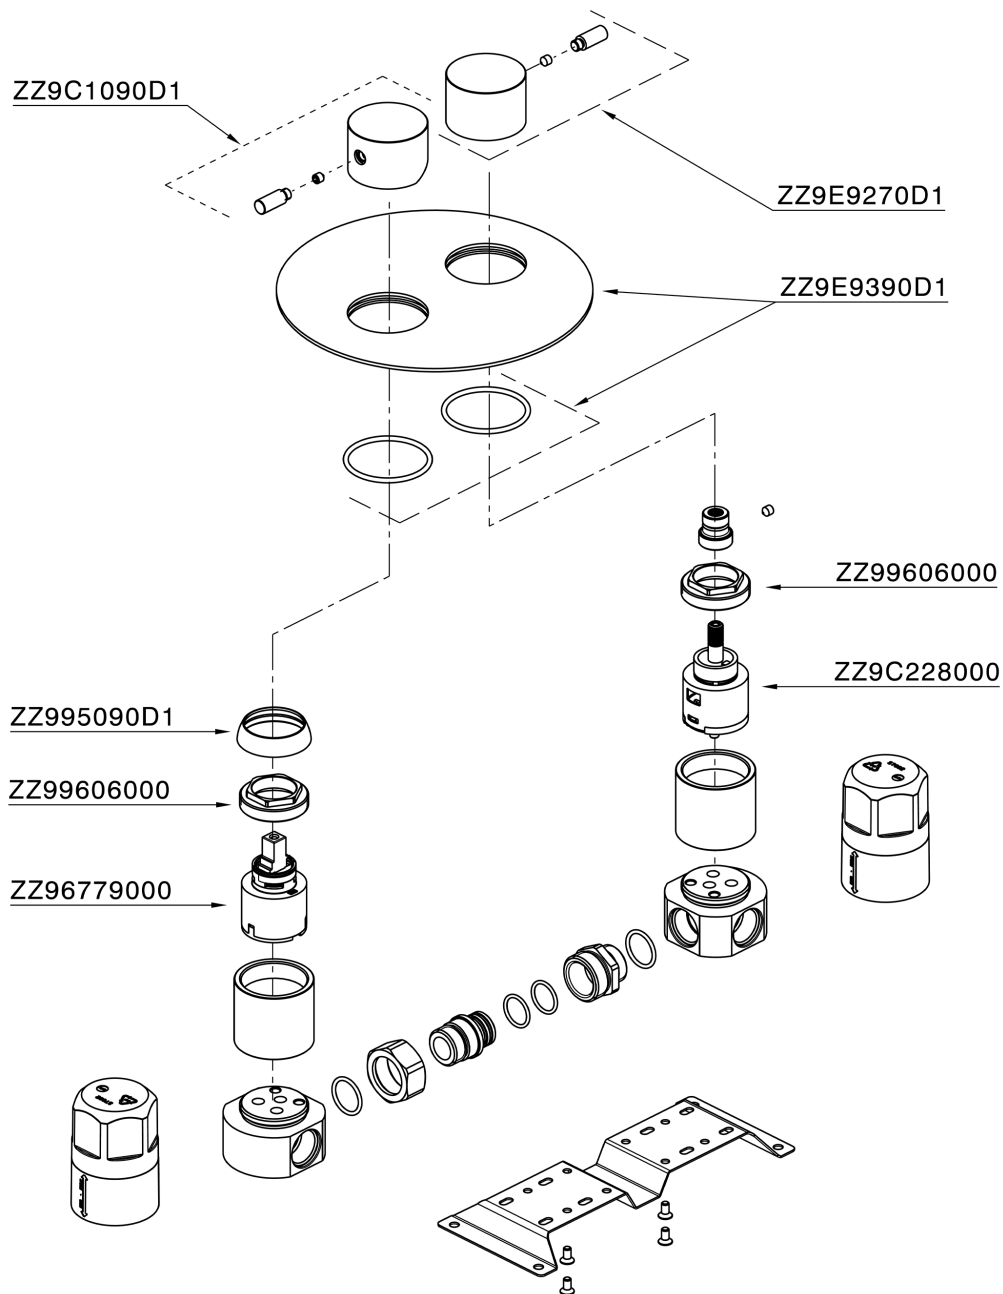

Concealed single lever bath-shower valve XION_XI000213

XI000213

<https://en.cisal.it/concealed-single-lever-bath-shower-valve-xion-xi000213>

2026-06-13