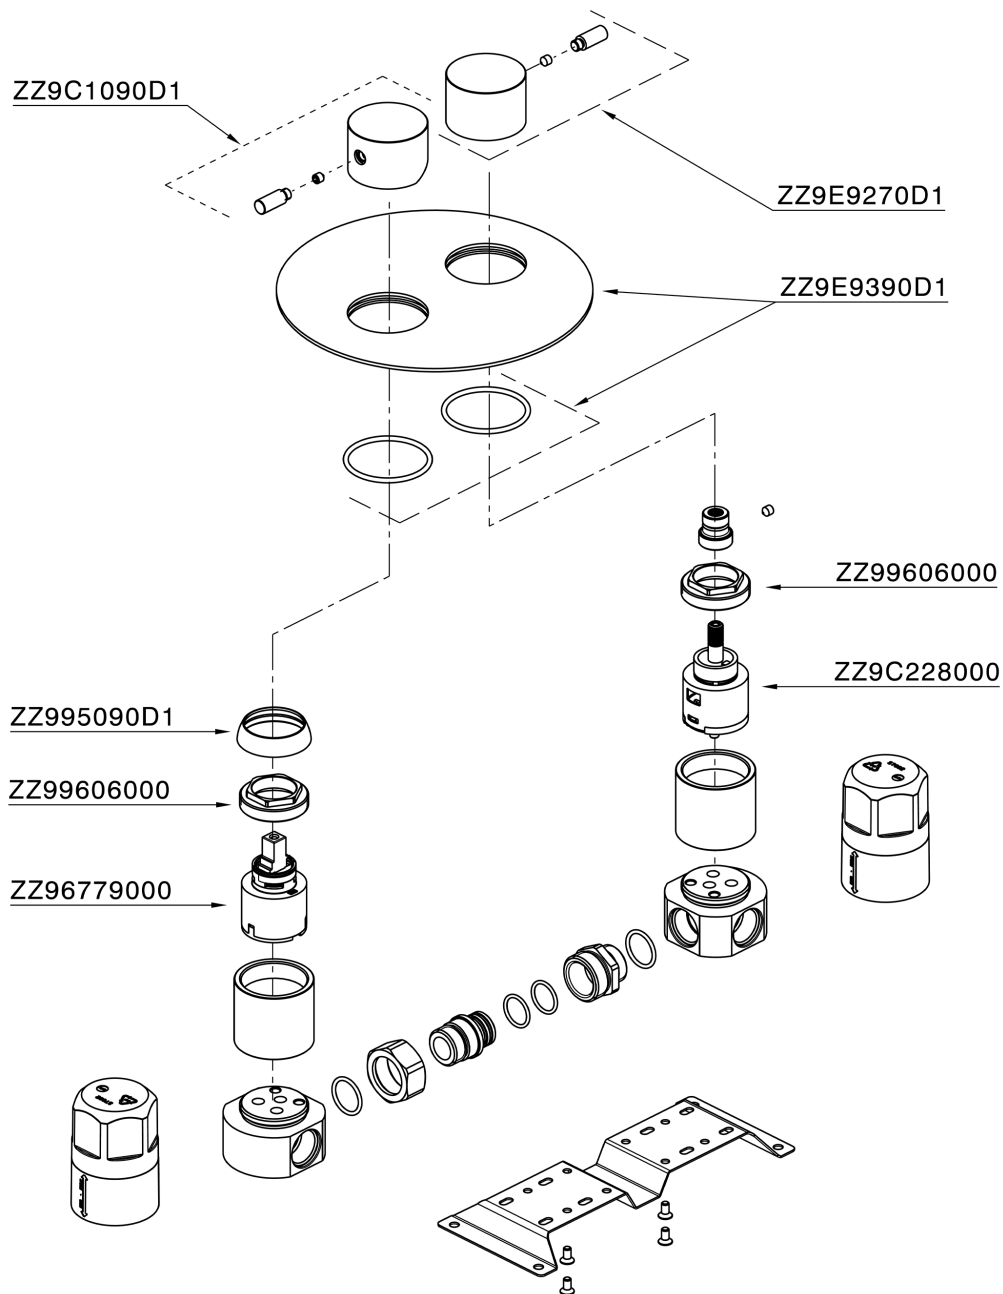

## Concealed single lever bath-shower valve XION\_XI000213

XI000213

<https://en.cisal.it/concealed-single-lever-bath-shower-valve-xion-xi000213>

2026-04-28