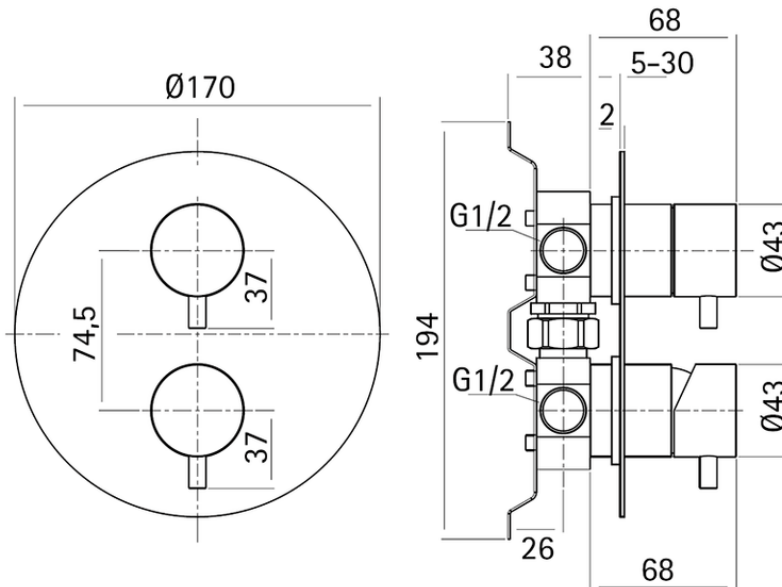

Concealed single lever bath-shower valve XION_XI000213

XI000213

<https://en.cisal.it/concealed-single-lever-bath-shower-valve-xion-xi000213>

2026-04-28