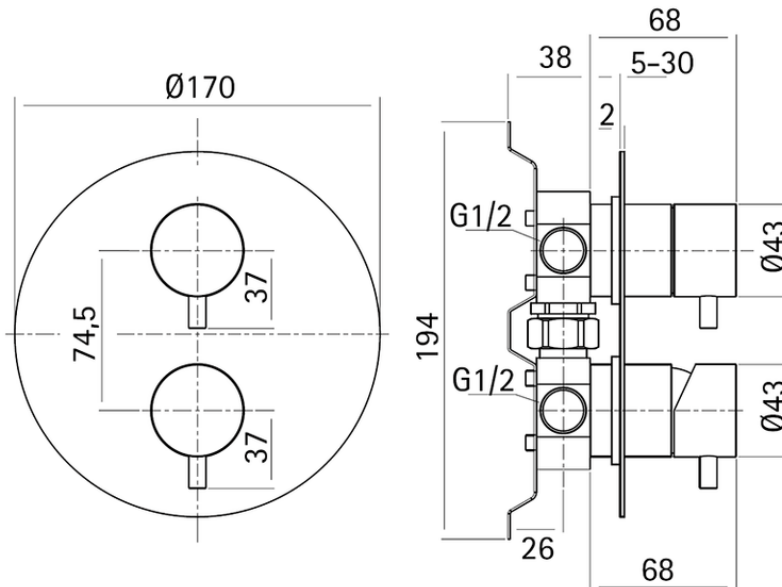

Concealed single lever bath-shower valve XION_XI000213

XI000213

<https://en.cisal.it/concealed-single-lever-bath-shower-valve-xion-xi000213>

2026-06-14