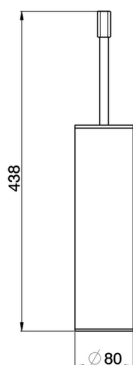

Brush holder **CHERIE_CE090650**

MODEL **CE090650**

Brush holder

AVAILABLE FINISHINGS

-  **21** 21 Chrome
-  **24** 24 Gold
-  **2B** 2B Polished Nickel
-  **2P** 2P Rose Gold

CHARACTERISTICS

2024-12-22