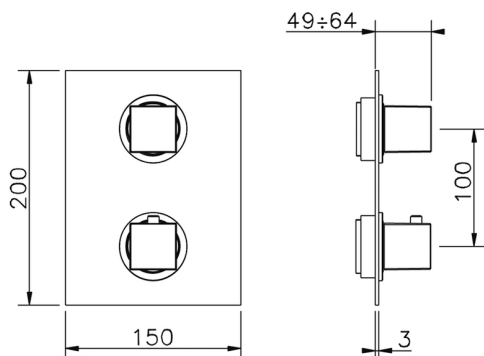

CHARACTERISTICS

Installation **Concealed**
Required concealed parts **ZA009301**

Thermostatic

The Cisal thermostatic is your personal water manager, helping you to handle, control and save water and energy.