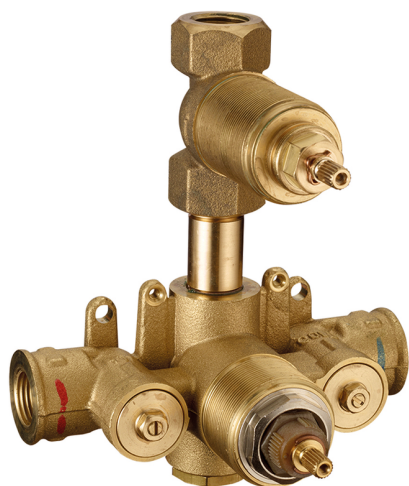

## Exposed part for con.thermo.shower mixer 1-outlet WAVE\_WE009300

MODEL **WE009300**

Exposed part for con.thermo.shower mixer  
1-outlet, stop valve, without concealed part, for items  
ZA009301

### Thermostatic

The Cisal thermostatic is your personal water manager, helping you to handle, control and save water and energy.

## Concealed thermostatic shower mixer, 1-outlet CONCEALED\_ZA009301

MODEL **ZA009301**

Concealed thermostatic shower mixer,  
1-outlet, stopvalve with 1/2" outlet, without trim kit

AVAILABLE FINISHINGS

 **04** 04 Without finishing

CHARACTERISTICS

Concealed **1**  
Cartridge Spare Parts **24.04A.PP**

**8x20 Plus P Thermostatic Valve**