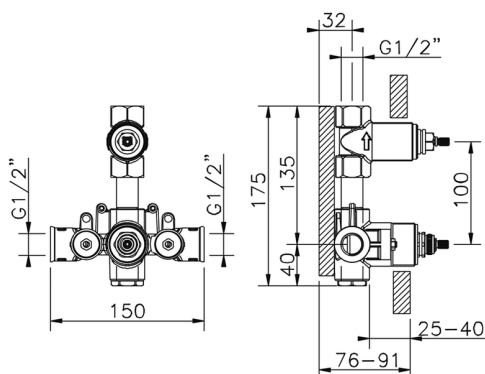

## Concealed thermostatic shower mixer, 1-outlet CONCEALED\_ZA009301

MODEL **ZA009301**

Concealed thermostatic shower mixer,  
1-outlet, stopvalve with 1/2" outlet, without trim kit

AVAILABLE FINISHINGS

 **04** 04 Without finishing

CHARACTERISTICS

Concealed **1**  
Cartridge Spare Parts **24.04A.PP**

**8x20 Plus P Thermostatic Valve**